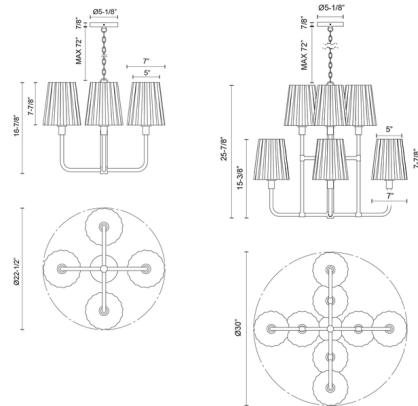

Shown in aged gold / aged gold

Specifications

COLOR	N/A
BODY FINISH	Aged Gold / Aged Gold
WATTAGE	240W
DIMMER	Standard 120V
DIMENSIONS	22.5"W x 16.875"H
BULB NOT INCLUDED	4 x A19/Medium (E26)/60W/120V Incandescent
OTHER BULB OPTIONS	4 x A19/Medium (E26)/120V LED
COUNTRY OF ORIGIN	China