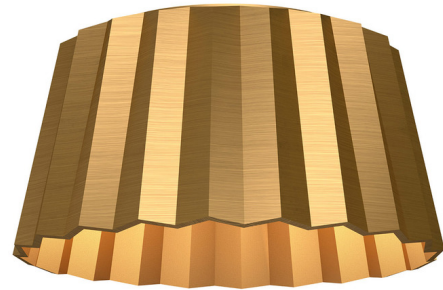

Lightology

lightology.com
866-954-4489
07-08-26

Project: _____

Company: _____

Location: _____ Fixture Type: _____

SPEC #: **ALR1105207**

Approved On: _____ Approved By: _____

Plisse Ceiling Light Fixture By Alora Mood

Description

The Plisse Ceiling Light Fixture updates a classic silhouette with modern flair, featuring a stunning fashion-inspired pleated metal shade. This piece makes a chic, dramatic statement in your bedroom, dining area, or hallway.

Shown in aged gold / aged gold

Specifications

COLOR Aged Gold
BODY FINISH Aged Gold
WATTAGE 120W
DIMMER Standard 120V
DIMENSIONS 14.125"W x 7.375"H
BULB NOT INCLUDED 2 x A19/Medium (E26)/60W/120V Incandescent
OTHER BULB OPTIONS 2 x A19/Medium (E26)/120V LED
COUNTRY OF ORIGIN China

Technical Information

PRODUCT DIMENSIONS Canopy: Round, 8.75" Dia x 0.5"H

CLICK TO VIEW PRODUCT

Notes: