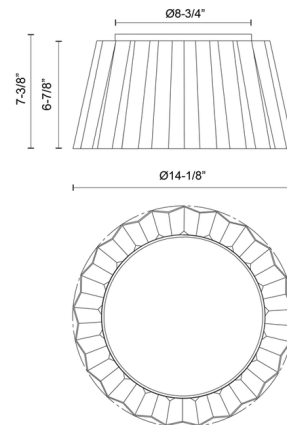

Shown in aged gold / aged gold

Specifications

COLOR Aged Gold
BODY FINISH Aged Gold
WATTAGE 120W
DIMMER Standard 120V
DIMENSIONS 14.125"W x 7.375"H
BULB NOT INCLUDED 2 x A19/Medium (E26)/60W/120V Incandescent
OTHER BULB OPTIONS 2 x A19/Medium (E26)/120V LED
COUNTRY OF ORIGIN China

Technical Information

PRODUCT DIMENSIONS Canopy: Round, 8.75" Dia x 0.5"H

CLICK TO VIEW PRODUCT

Notes: