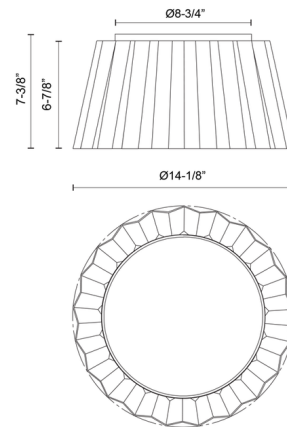

Specifications

COLOR Aged Gold
BODY FINISH Aged Gold
WATTAGE 120W
DIMMER Standard 120V
DIMENSIONS 14.125"W x 7.375"H
BULB NOT INCLUDED 2 x A19/Medium (E26)/60W/120V Incandescent
OTHER BULB OPTIONS 2 x A19/Medium (E26)/120V LED
COUNTRY OF ORIGIN China

Technical Information

PRODUCT DIMENSIONS Canopy: Round, 8.75" Dia x 0.5"H

Notes:

Shown in aged gold / aged gold

CLICK TO VIEW PRODUCT