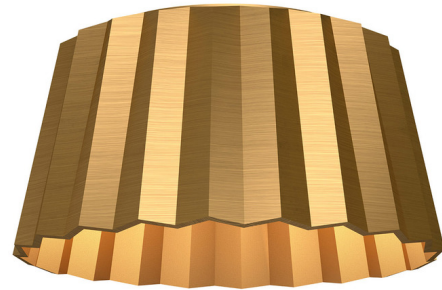

Description

The Plisse Ceiling Light Fixture updates a classic silhouette with modern flair, featuring a stunning fashion-inspired pleated metal shade. This piece makes a chic, dramatic statement in your bedroom, dining area, or hallway.

Specifications

COLOR Aged Gold
BODY FINISH Aged Gold
WATTAGE 120W
DIMMER Standard 120V
DIMENSIONS 14.125"W x 7.375"H
BULB NOT INCLUDED 2 x A19/Medium (E26)/60W/120V Incandescent
OTHER BULB OPTIONS 2 x A19/Medium (E26)/120V LED
COUNTRY OF ORIGIN China

Technical Information

PRODUCT DIMENSIONS Canopy: Round, 8.75" Dia x 0.5"H

Notes:

Shown in aged gold / aged gold

CLICK TO VIEW PRODUCT