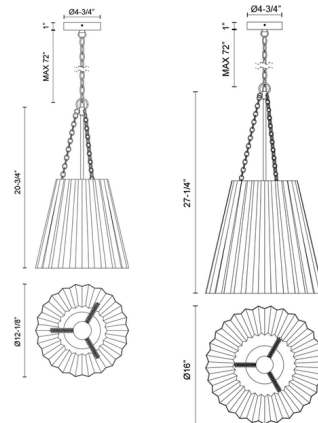

Lightology

lightology.com
866-954-4489
07-11-26

Project: _____

Company: _____

Location: _____ Fixture Type: _____

SPEC #: **ALR1105209**

Approved On: _____ Approved By: _____

Plisse Tapered Pendant By Alora Mood

Description

The Plisse Tapered Pendant updates a classic silhouette with modern flair, featuring a stunning fashion-inspired pleated metal shade. This piece makes a chic, dramatic statement in your living room, dining area, or kitchen.

Shown in aged gold / aged gold

Specifications

COLOR Aged Gold
BODY FINISH Aged Gold
WATTAGE 60W
DIMMER Standard 120V
DIMENSIONS 12.125"W x 20.75"H
BULB NOT INCLUDED 1 x A19/Medium (E26)/60W/120V Incandescent
OTHER BULB OPTIONS 1 x A19/Medium (E26)/120V LED
COUNTRY OF ORIGIN China