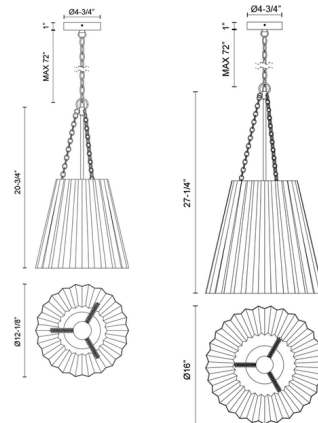

Lightology

lightology.com
866-954-4489
04-25-26

Project: _____

Company: _____

Location: _____ Fixture Type: _____

SPEC #: **ALR1105209**

Approved On: _____ Approved By: _____

Plisse Tapered Pendant By Alora Mood

Description

The Plisse Tapered Pendant updates a classic silhouette with modern flair, featuring a stunning fashion-inspired pleated metal shade. This piece makes a chic, dramatic statement in your living room, dining area, or kitchen.

Shown in aged gold / aged gold

Specifications

COLOR Aged Gold
BODY FINISH Aged Gold
WATTAGE 60W
DIMMER Standard 120V
DIMENSIONS 12.125"W x 20.75"H
BULB NOT INCLUDED 1 x A19/Medium (E26)/60W/120V Incandescent
OTHER BULB OPTIONS 1 x A19/Medium (E26)/120V LED
COUNTRY OF ORIGIN China