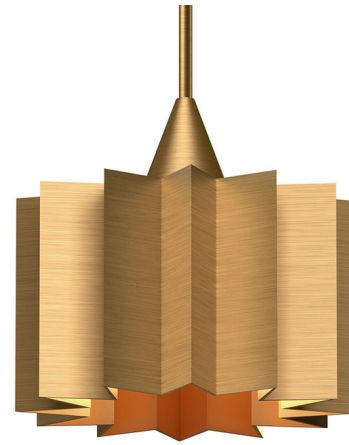

Lightology

lightology.com
866-954-4489
04-25-26

Project: _____
 Company: _____
 Location: _____ Fixture Type: _____
 SPEC #: **ALR1105213**
 Approved On: _____ Approved By: _____

Plisse Pendant By Alora Mood

Description

The Plisse Pendant shows off a stunning fashion-inspired pleated shade crafted out of steel. With its eye-catching starburst form, this piece makes a chic, dramatic statement in your living room, dining area, or kitchen.

Shown in aged gold / aged gold

Specifications

COLOR Aged Gold
BODY FINISH Aged Gold
WATTAGE 60W
DIMMER Standard 120V
DIMENSIONS 11.625"W x 11.125"H
BULB NOT INCLUDED 1 x A19/Medium (E26)/60W/120V Incandescent
OTHER BULB OPTIONS 1 x A19/Medium (E26)/120V LED
COUNTRY OF ORIGIN China