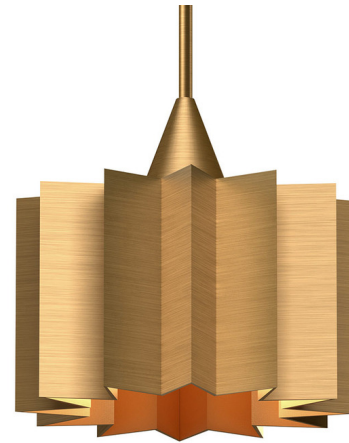

By Alora Mood

Description

The Plisse Pendant shows off a stunning fashion-inspired pleated shade crafted out of steel. With its eye-catching starburst form, this piece makes a chic, dramatic statement in your living room, dining area, or kitchen.

Shown in aged gold / aged gold

Specifications

COLOR Aged Gold
BODY FINISH Aged Gold
WATTAGE 60W
DIMMER Standard 120V
DIMENSIONS 11.625"W x 11.125"H
BULB NOT INCLUDED 1 x A19/Medium (E26)/60W/120V Incandescent
OTHER BULB OPTIONS 1 x A19/Medium (E26)/120V LED
COUNTRY OF ORIGIN China