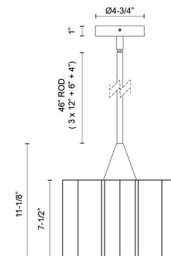

Shown in aged gold / aged gold

Specifications

COLOR Aged Gold
BODY FINISH Aged Gold
WATTAGE 60W
DIMMER Standard 120V
DIMENSIONS 11.625"W x 11.125"H
BULB NOT INCLUDED 1 x A19/Medium (E26)/60W/120V Incandescent
OTHER BULB OPTIONS 1 x A19/Medium (E26)/120V LED
COUNTRY OF ORIGIN China