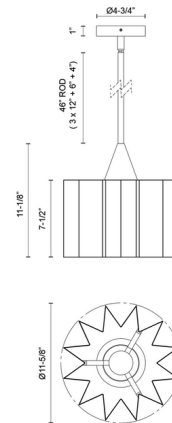

Lightology

lightology.com
866-954-4489
04-25-26

Project: _____
 Company: _____
 Location: _____ Fixture Type: _____
 SPEC #: **ALR1105213**
 Approved On: _____ Approved By: _____

Plisse Pendant By Alora Mood

Shown in aged gold / aged gold

Specifications

COLOR Aged Gold
BODY FINISH Aged Gold
WATTAGE 60W
DIMMER Standard 120V
DIMENSIONS 11.625"W x 11.125"H
BULB NOT INCLUDED 1 x A19/Medium (E26)/60W/120V Incandescent
OTHER BULB OPTIONS 1 x A19/Medium (E26)/120V LED
COUNTRY OF ORIGIN China