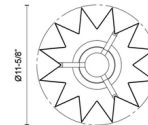

Shown in aged gold / aged gold

Specifications

COLOR Aged Gold
BODY FINISH Aged Gold
WATTAGE 60W
DIMMER Standard 120V
DIMENSIONS 11.625"W x 11.125"H
BULB NOT INCLUDED 1 x A19/Medium (E26)/60W/120V Incandescent
OTHER BULB OPTIONS 1 x A19/Medium (E26)/120V LED
COUNTRY OF ORIGIN China