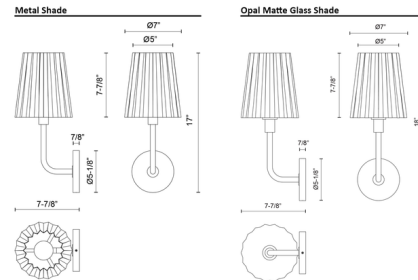

### Description

The Plisse Wall Sconce updates a classic silhouette with modern dramatic flair, featuring a stunning fashion-inspired pleated shade in metal or Opal Matte glass. This piece makes a chic statement in your bathroom, hallway, or bedroom.

### Specifications

COLOR . . . . . N/A  
 BODY FINISH . . . . . Aged Gold / Aged Gold  
 WATTAGE . . . . . 60W  
 DIMMER . . . . . Standard 120V  
 DIMENSIONS . . . . . 7"W x 17"H x 7.875"D  
 BULB NOT INCLUDED . . . . . 1 x A19/Medium (E26)/60W/120V Incandescent  
 OTHER BULB OPTIONS . . . . . 1 x A19/Medium (E26)/120V LED  
 COUNTRY OF ORIGIN . . . . . China

### Technical Information

PRODUCT DIMENSIONS . . . . . Backplate: Round, 5.125" Dia x 0.875"D

Shown in aged gold / aged gold

CLICK TO VIEW PRODUCT

Notes: