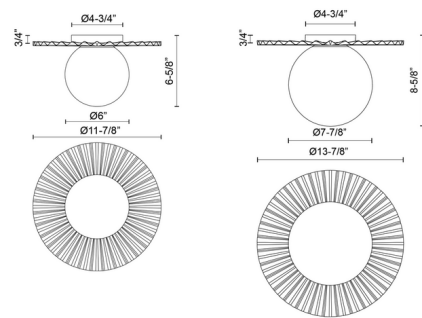

Description

The stylish Plume Ceiling Light Fixture features a decorative pleated disc inspired by Paris fashion. With the large Opal Matte glass globe, it makes a chic statement and elevates your space.

Shown in brushed gold / opal matte

Specifications

| | |
|--------------------|--|
| COLOR | Opal Matte |
| BODY FINISH | Brushed Gold |
| WATTAGE | 60W |
| DIMMER | Standard 120V |
| DIMENSIONS | 11.875"W x 6.625"H |
| BULB NOT INCLUDED | 1 x A19/Medium (E26)/60W/120V Incandescent |
| OTHER BULB OPTIONS | 1 x A19/Medium (E26)/120V LED |
| COUNTRY OF ORIGIN | China |