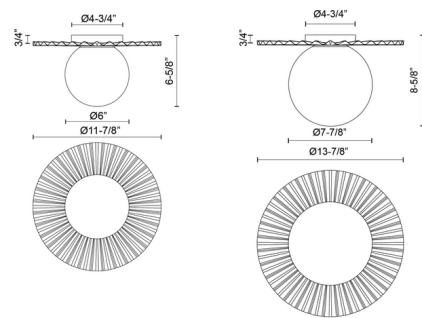

Description

The stylish Plume Ceiling Light Fixture features a decorative pleated disc inspired by Paris fashion. With the large Opal Matte glass globe, it makes a chic statement and elevates your space.

Shown in brushed gold / opal matte

Specifications

COLOR	Opal Matte
BODY FINISH	Brushed Gold
WATTAGE	60W
DIMMER	Standard 120V
DIMENSIONS	11.875"W x 6.625"H
BULB NOT INCLUDED	1 x A19/Medium (E26)/60W/120V Incandescent
OTHER BULB OPTIONS	1 x A19/Medium (E26)/120V LED
COUNTRY OF ORIGIN	China