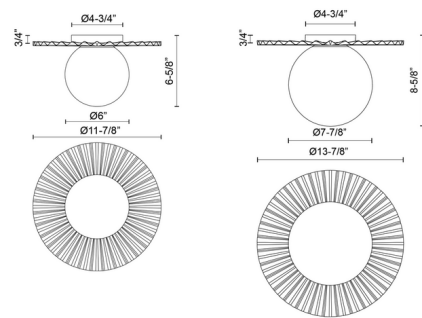

### Description

The stylish Plume Ceiling Light Fixture features a decorative pleated disc inspired by Paris fashion. With the large Opal Matte glass globe, it makes a chic statement and elevates your space.

### Specifications

COLOR	Opal Matte
BODY FINISH	Matte Black
WATTAGE	60W
DIMMER	Standard 120V
DIMENSIONS	11.875"W x 6.625"H
BULB NOT INCLUDED	1 x A19/Medium (E26)/60W/120V Incandescent
OTHER BULB OPTIONS	1 x A15/Medium (E26)/120V Incandescent 1 x A15/Medium (E26)/120V LED 1 x A19/Medium (E26)/120V LED
COUNTRY OF ORIGIN	China