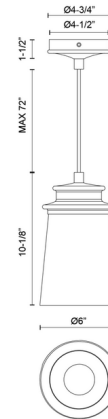

### Specifications

COLOR	Clear Bubble
BODY FINISH	Textured Black
WATTAGE	60W
DIMMER	Standard 120V
DIMENSIONS	6"W x 10.125"H
BULB NOT INCLUDED	1 x Edison Globe/Medium (E26)/60W/120V Incandescent
OTHER BULB OPTIONS	1 x A19/Medium (E26)/120V Incandescent 1 x A19/Medium (E26)/120V LED 1 x Edison Globe/Medium (E26)/120V LED
COUNTRY OF ORIGIN	China