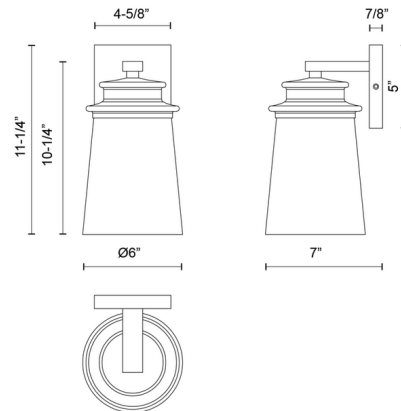

Lightology

lightology.com
866-954-4489
04-25-26

Project: _____
 Company: _____
 Location: _____ Fixture Type: _____
 SPEC #: **ALR1105229**
 Approved On: _____ Approved By: _____

Quincy Outdoor Wall Sconce By Alora Mood

Shown in textured black / clear bubble

Specifications

COLOR	Clear Bubble
BODY FINISH	Textured Black
WATTAGE	60W
DIMMER	Standard 120V
DIMENSIONS	6"W x 11.25"H x 7"D
BULB NOT INCLUDED	1 x Edison Globe/Medium (E26)/60W/120V Incandescent
OTHER BULB OPTIONS	1 x A19/Medium (E26)/120V Incandescent 1 x A19/Medium (E26)/120V LED 1 x Edison Globe/Medium (E26)/120V LED
COUNTRY OF ORIGIN	China