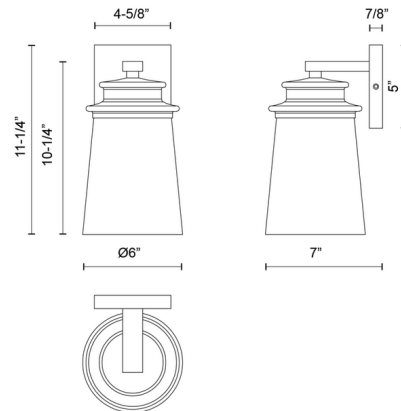

Shown in textured black / clear bubble

Specifications

COLOR	Clear Bubble
BODY FINISH	Textured Black
WATTAGE	60W
DIMMER	Standard 120V
DIMENSIONS	6"W x 11.25"H x 7"D
BULB NOT INCLUDED	1 x Edison Globe/Medium (E26)/60W/120V Incandescent
OTHER BULB OPTIONS	1 x A19/Medium (E26)/120V Incandescent 1 x A19/Medium (E26)/120V LED 1 x Edison Globe/Medium (E26)/120V LED
COUNTRY OF ORIGIN	China