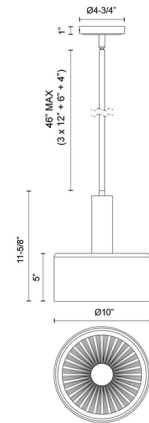

Shown in aged gold / clear

Specifications

COLOR	Clear
BODY FINISH	Aged Gold
WATTAGE	60W
DIMMER	Standard 120V
DIMENSIONS	10"W x 11.625"H
BULB NOT INCLUDED	1 x Edison Globe/Medium (E26)/60W/120V Incandescent
OTHER BULB OPTIONS	1 x A19/Medium (E26)/120V Incandescent 1 x A19/Medium (E26)/120V LED 1 x Edison Globe/Medium (E26)/120V LED
COUNTRY OF ORIGIN	China