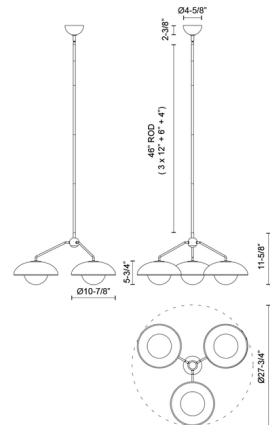

Specifications

COLOR Opal Matte
BODY FINISH Aged Gold
WATTAGE 180W
DIMMER Standard 120V
DIMENSIONS 27.75"W x 11.625"H
BULB NOT INCLUDED 3 x A19/Medium (E26)/60W/120V Incandescent
OTHER BULB OPTIONS 3 x A19/Medium (E26)/120V LED
COUNTRY OF ORIGIN China

Technical Information

PRODUCT DIMENSIONS Adjustable Overall Height: Min 21"

Shown in aged gold / opal matte

CLICK TO VIEW PRODUCT

Notes: