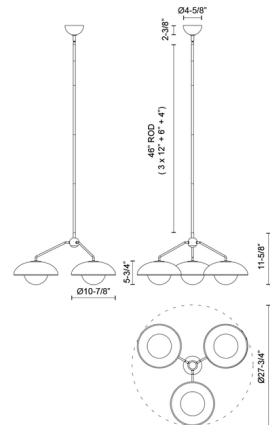

Specifications

COLOR Opal Matte
 BODY FINISH Aged Gold
 WATTAGE 180W
 DIMMER Standard 120V
 DIMENSIONS 27.75"W x 11.625"H
 BULB NOT INCLUDED 3 x A19/Medium (E26)/60W/120V Incandescent
 OTHER BULB OPTIONS 3 x A19/Medium (E26)/120V LED
 COUNTRY OF ORIGIN China

Technical Information

PRODUCT DIMENSIONS Adjustable Overall Height: Min 21"

Shown in aged gold / opal matte

CLICK TO VIEW PRODUCT

Notes: