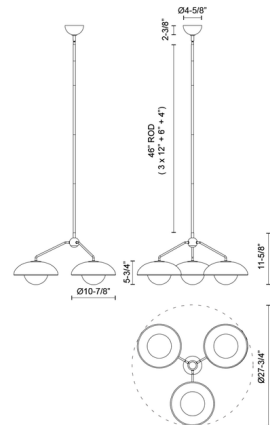

Specifications

COLOR Opal Matte
BODY FINISH Aged Gold
WATTAGE 180W
DIMMER Standard 120V
DIMENSIONS 27.75"W x 11.625"H
BULB NOT INCLUDED 3 x A19/Medium (E26)/60W/120V Incandescent
OTHER BULB OPTIONS 3 x A19/Medium (E26)/120V LED
COUNTRY OF ORIGIN China

Technical Information

PRODUCT DIMENSIONS Adjustable Overall Height: Min 21"

Notes:

Shown in aged gold / opal matte

CLICK TO VIEW PRODUCT