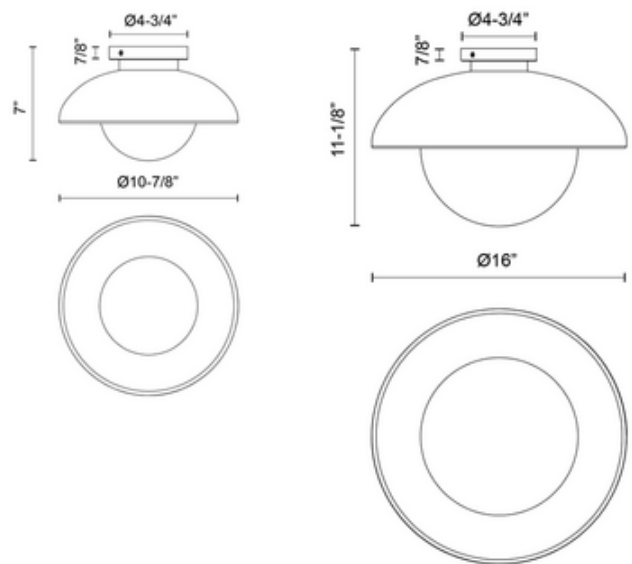

BRAND

Alora

DESCRIPTION

A mix of mid-century and eclectic modern styles, the Rubio Semi Flush Ceiling Light features a versatile aesthetic that suits a range of design tastes, from vintage to contemporary. The metal dome pairs perfectly with the stunning Opal Matte glass globe, creating a polished look that enhances your space.

Shown in: Aged Gold / Opal Matte

SHADE COLOR	Opal Matte
BODY FINISH	Aged Gold
WATTAGE	60W
DIMMER	Standard 120V
DIMENSIONS	10.875"W x 7"H
BULB NOT INCLUDED	
LAMP	1 x A19/Medium (E26)/60W/120V Incandescent 1 x A19/Medium (E26)/120V LED

Technical Information

PRODUCT DIMENSIONS	Canopy: Round, 4.75" Dia x 0.875"H
---------------------------	------------------------------------

SPEC #	AL01105236
---------------	------------

COMPANY	PROJECT	FIXTURE TYPE	APPROVED BY	DATE