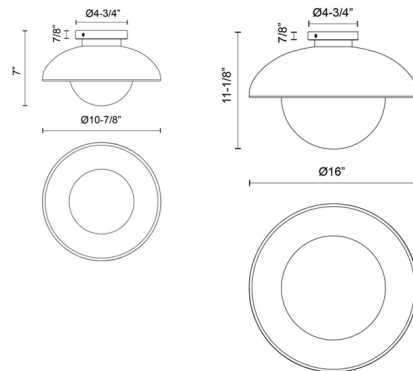

Specifications

COLOR Opal Matte
BODY FINISH Aged Gold
WATTAGE 60W
DIMMER Standard 120V
DIMENSIONS 10.875"W x 7"H
BULB NOT INCLUDED 1 x A19/Medium (E26)/60W/120V Incandescent
OTHER BULB OPTIONS 1 x A19/Medium (E26)/120V LED
COUNTRY OF ORIGIN China

Technical Information

PRODUCT DIMENSIONS Canopy: Round, 4.75" Dia x 0.875"H

Shown in aged gold / opal matte

CLICK TO VIEW PRODUCT

Notes: