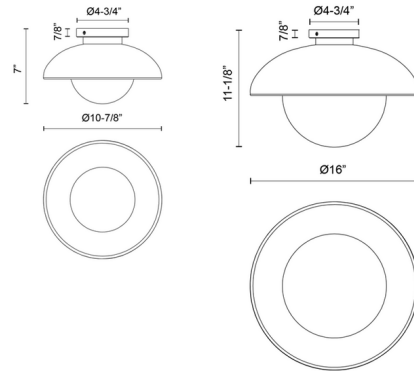

Specifications

COLOR Opal Matte
BODY FINISH Aged Gold
WATTAGE 60W
DIMMER Standard 120V
DIMENSIONS 10.875"W x 7"H
BULB NOT INCLUDED 1 x A19/Medium (E26)/60W/120V Incandescent
OTHER BULB OPTIONS 1 x A19/Medium (E26)/120V LED
COUNTRY OF ORIGIN China

Technical Information

PRODUCT DIMENSIONS Canopy: Round, 4.75" Dia x 0.875"H

Notes:

Shown in aged gold / opal matte

CLICK TO VIEW PRODUCT