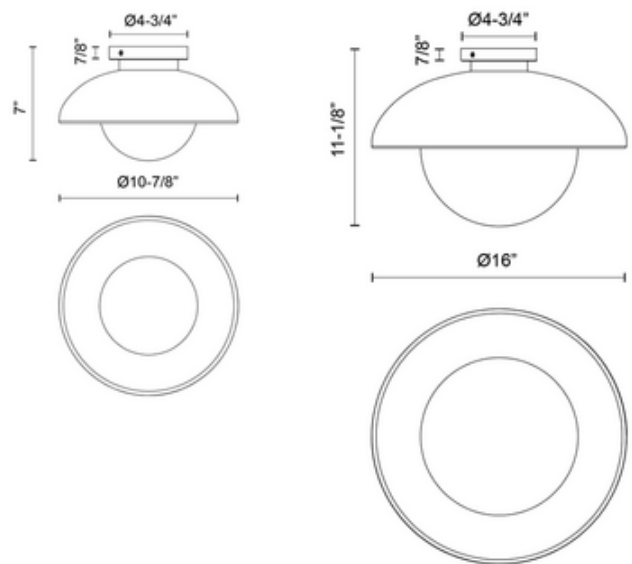

**BRAND**

Alora

**DESCRIPTION**

A mix of mid-century and eclectic modern styles, the Rubio Semi Flush Ceiling Light features a versatile aesthetic that suits a range of design tastes, from vintage to contemporary. The metal dome pairs perfectly with the stunning Opal Matte glass globe, creating a polished look that enhances your space.

Shown in: Aged Gold / Opal Matte

<b>SHADE COLOR</b>	Opal Matte
<b>BODY FINISH</b>	Aged Gold
<b>WATTAGE</b>	60W
<b>DIMMER</b>	Standard 120V
<b>DIMENSIONS</b>	10.875"W x 7"H
<b>BULB NOT INCLUDED</b>	
<b>LAMP</b>	1 x A19/Medium (E26)/60W/120V Incandescent 1 x A19/Medium (E26)/120V LED

*Technical Information*

<b>PRODUCT DIMENSIONS</b>	Canopy: Round, 4.75" Dia x 0.875"H
---------------------------	------------------------------------

<b>SPEC #</b>	AL01105236
---------------	------------