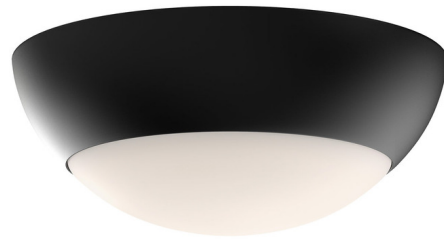

## Rubio Ceiling Light Fixture By Alora Mood

### Description

The Rubio Ceiling Light Fixture blends a bit of mid-century with eclectic modern flair, creating a versatile aesthetic that satisfies a range of design tastes from vintage to contemporary. The metal frame pairs perfectly with the stunning Opal Matte glass diffuser, creating a polished look that enhances your space.

### Specifications

COLOR . . . . . Opal Matte  
BODY FINISH . . . . . Matte Black  
WATTAGE . . . . . 120W  
DIMMER . . . . . Standard 120V  
DIMENSIONS . . . . . 12.25"W x 5"H  
BULB NOT INCLUDED . . . . . 2 x A19/Medium (E26)/60W/120V Incandescent  
OTHER BULB OPTIONS . . . . . 2 x A19/Medium (E26)/120V LED  
COUNTRY OF ORIGIN . . . . . China

Shown in matte black / opal matte

CLICK TO VIEW PRODUCT

Notes: