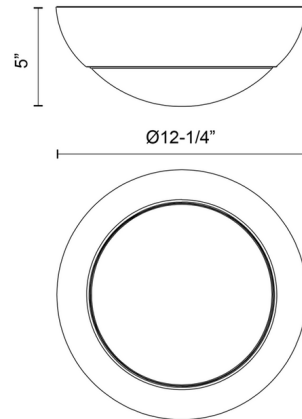

Shown in matte black / opal matte