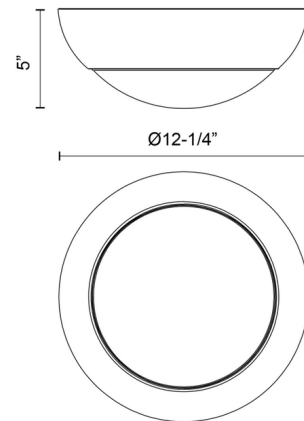

Shown in matte black / opal matte

Specifications

COLOR	Opal Matte
BODY FINISH	Matte Black
WATTAGE	120W
DIMMER	Standard 120V
DIMENSIONS	12.25"W x 5"H
BULB NOT INCLUDED	2 x A19/Medium (E26)/60W/120V Incandescent
OTHER BULB OPTIONS	2 x A19/Medium (E26)/120V LED
COUNTRY OF ORIGIN	China