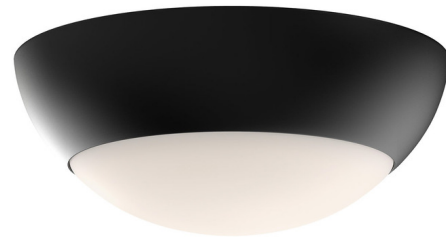

Lightology

lightology.com
866-954-4489
04-25-26

Project: _____

Company: _____

Location: _____ Fixture Type: _____

SPEC #: **ALR1105241**

Approved On: _____ Approved By: _____

Rubio Ceiling Light Fixture By Alora Mood

Description

The Rubio Ceiling Light Fixture blends a bit of mid-century with eclectic modern flair, creating a versatile aesthetic that satisfies a range of design tastes from vintage to contemporary. The metal frame pairs perfectly with the stunning Opal Matte glass diffuser, creating a polished look that enhances your space.

Shown in matte black / opal matte

Specifications

COLOR	Opal Matte
BODY FINISH	Matte Black
WATTAGE	120W
DIMMER	Standard 120V
DIMENSIONS	12.25"W x 5"H
BULB NOT INCLUDED	2 x A19/Medium (E26)/60W/120V Incandescent
OTHER BULB OPTIONS	2 x A19/Medium (E26)/120V LED
COUNTRY OF ORIGIN	China