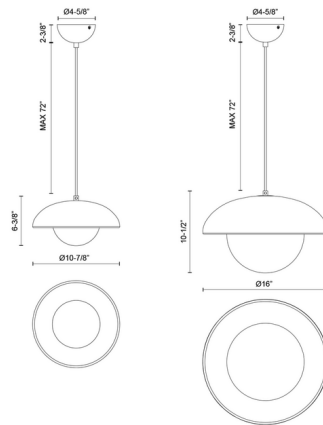

### Description

The Rubio Pendant blends a bit of mid-century with eclectic modern flair, creating a versatile aesthetic that satisfies a range of design tastes from vintage to contemporary. The metal dome is paired with a stunning Opal Matte glass globe, and the rounded profile carries up to the canopy for a cohesive look.

### Specifications

COLOR . . . . . Opal Matte  
 BODY FINISH . . . . . Aged Gold  
 WATTAGE . . . . . 60W  
 DIMMER . . . . . Standard 120V  
 DIMENSIONS . . . . . 10.875"W x 6.375"H  
 BULB NOT INCLUDED . . . . . 1 x A19/Medium (E26)/60W/120V Incandescent  
 OTHER BULB OPTIONS . . . . . 1 x A19/Medium (E26)/120V LED  
 COUNTRY OF ORIGIN . . . . . China

### Technical Information

PRODUCT DIMENSIONS . . . . . Adjustable Overall Height: 12" to 80.75"

Shown in aged gold / opal matte

CLICK TO VIEW PRODUCT

Notes: