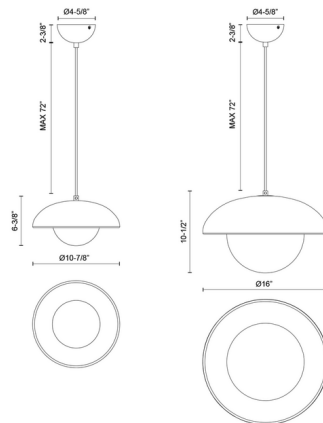

Specifications

COLOR Opal Matte
BODY FINISH Matte Black
WATTAGE 60W
DIMMER Standard 120V
DIMENSIONS 10.875"W x 6.375"H
BULB NOT INCLUDED 1 x A19/Medium (E26)/60W/120V Incandescent
OTHER BULB OPTIONS 1 x A19/Medium (E26)/120V LED
COUNTRY OF ORIGIN China

Technical Information

PRODUCT DIMENSIONS Adjustable Overall Height: 12" to 80.75"

Shown in matte black / opal matte

CLICK TO VIEW PRODUCT

Notes: