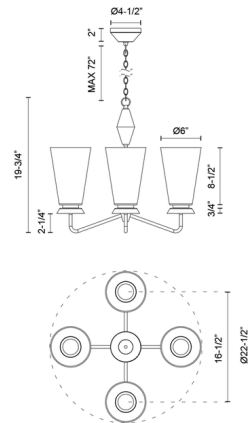

### Specifications

COLOR	Clear
BODY FINISH	Brushed Gold
WATTAGE	240W
DIMMER	Standard 120V
DIMENSIONS	22.5\"W x 19.75\"H
BULB NOT INCLUDED	4 x Edison Tube/Medium (E26)/60W/120V Incandescent
OTHER BULB OPTIONS	4 x A19/Medium (E26)/120V Incandescent 4 x A19/Medium (E26)/120V LED 4 x Edison Tube/Medium (E26)/120V LED
COUNTRY OF ORIGIN	China