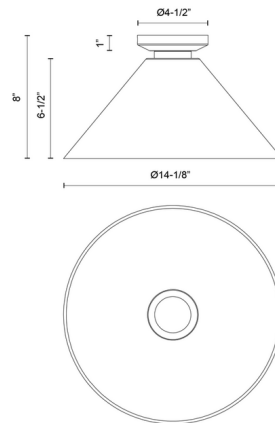

Shown in brushed gold / clear