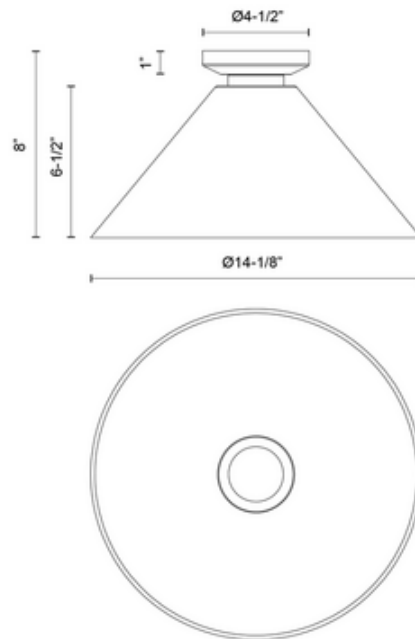

BRAND

Alora

DESCRIPTION

Inspired by jewelry, the Salem Semi Flush Ceiling Light features a clear triangular glass shade that mimics the geometry of cut gemstones. The simple contemporary design integrates well into modern offices, foyers, and other spaces.

Shown in: Brushed Gold / Clear

SHADE COLOR	Clear
BODY FINISH	Brushed Gold
WATTAGE	60W
DIMMER	Standard 120V
DIMENSIONS	14.125"W x 8"H
BULB NOT INCLUDED	
LAMP	<ul style="list-style-type: none"> 1 x Edison Globe/Medium (E26)/60W/120V Incandescent 1 x A19/Medium (E26)/120V Incandescent 1 x A19/Medium (E26)/120V LED 1 x Edison Globe/Medium (E26)/120V LED