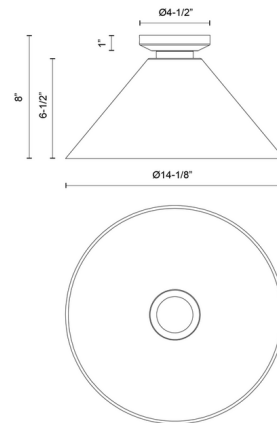

Shown in brushed gold / clear

Specifications

COLOR	Clear
BODY FINISH	Brushed Gold
WATTAGE	60W
DIMMER	Standard 120V
DIMENSIONS	14.125"W x 8"H
BULB NOT INCLUDED	1 x Edison Globe/Medium (E26)/60W/120V Incandescent
OTHER BULB OPTIONS	1 x A19/Medium (E26)/120V Incandescent 1 x A19/Medium (E26)/120V LED 1 x Edison Globe/Medium (E26)/120V LED
COUNTRY OF ORIGIN	China