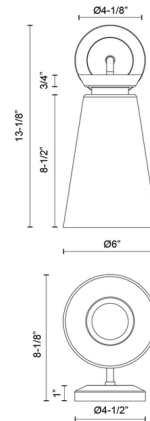

CLICK TO VIEW PRODUCT

Notes: