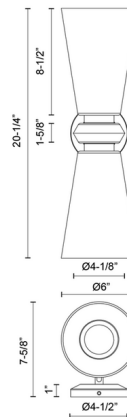

CLICK TO VIEW PRODUCT

Notes: