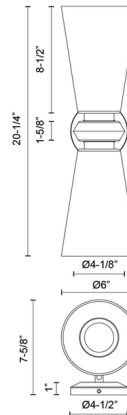

CLICK TO VIEW PRODUCT

Notes: