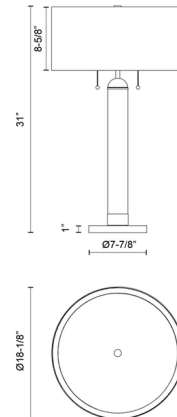

Shown in brushed gold / white linen

Specifications

COLOR	White Linen
BODY FINISH	Brushed Gold
WATTAGE	120W
DIMMER	N/A
DIMENSIONS	18.125"W x 31"H
BULB NOT INCLUDED	2 x A19/Medium (E26)/60W/120V Incandescent
OTHER BULB OPTIONS	2 x A19/Medium (E26)/120V LED
COUNTRY OF ORIGIN	China