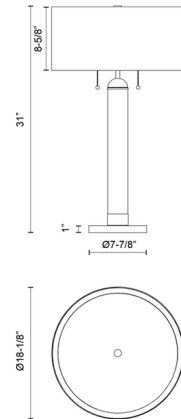

### Specifications

COLOR	White Linen
BODY FINISH	Brushed Gold
WATTAGE	120W
DIMMER	N/A
DIMENSIONS	18.125"W x 31"H
BULB NOT INCLUDED	2 x A19/Medium (E26)/60W/120V Incandescent
OTHER BULB OPTIONS	2 x A19/Medium (E26)/120V LED
COUNTRY OF ORIGIN	China