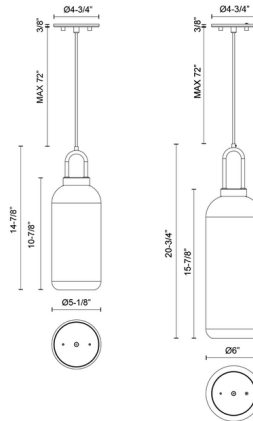

Specifications

COLOR	N/A
BODY FINISH	Aged Gold / Copper Glass
WATTAGE	60W
DIMMER	Standard 120V
DIMENSIONS	5.125"W x 14.875"H
BULB NOT INCLUDED	1 x Edison Tube/Medium (E26)/60W/120V Incandescent
OTHER BULB OPTIONS	1 x Edison Tube/Medium (E26)/120V LED 1 x T10/Medium (E26)/120V Incandescent 1 x T10/Medium (E26)/120V LED
COUNTRY OF ORIGIN	China

Technical Information

PRODUCT DIMENSIONS	Adjustable Cable Length: 72"
--------------------	------------------------------

Shown in aged gold / copper glass

CLICK TO VIEW PRODUCT

Notes: