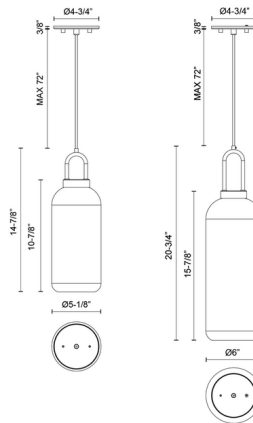

### Specifications

COLOR	N/A
BODY FINISH	Brushed Nickel / Clear Glass
WATTAGE	60W
DIMMER	Standard 120V
DIMENSIONS	6"W x 20.75"H
BULB NOT INCLUDED	1 x Edison Tube/Medium (E26)/60W/120V Incandescent
OTHER BULB OPTIONS	1 x Edison Tube/Medium (E26)/120V LED 1 x T10/Medium (E26)/120V Incandescent 1 x T10/Medium (E26)/120V LED
COUNTRY OF ORIGIN	China