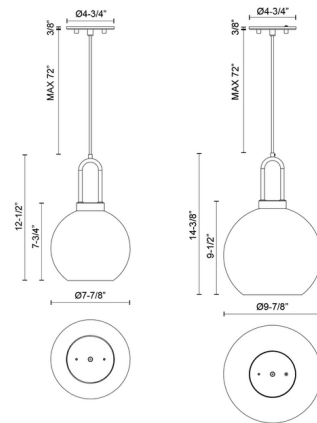

By Alora Mood

Description

The Soji Round Pendant is inspired by traditional Japanese lanterns, perfect in a variety of styles. The simple silhouette casts warm shadows across your room. Opening at the bottom of the glass is approximately 4 inches in diameter. The smoked glass appears opaque when the light is off, but translucent once lit.

Specifications

COLOR N/A
BODY FINISH Aged Gold / Copper Glass
WATTAGE 60W
DIMMER Standard 120V
DIMENSIONS 7.875"W x 12.5"H
BULB NOT INCLUDED 1 x Edison/Medium (E26)/60W/120V Incandescent
OTHER BULB OPTIONS 1 x A19/Medium (E26)/120V Incandescent
1 x A19/Medium (E26)/120V LED
1 x Edison/Medium (E26)/120V LED
1 x Edison Globe/Medium (E26)/120V Incandescent
1 x Edison Globe/Medium (E26)/120V LED
COUNTRY OF ORIGIN China

Technical Information

PRODUCT DIMENSIONS Adjustable Cable Length: 72"

Shown in aged gold / copper glass

CLICK TO VIEW PRODUCT

Notes: