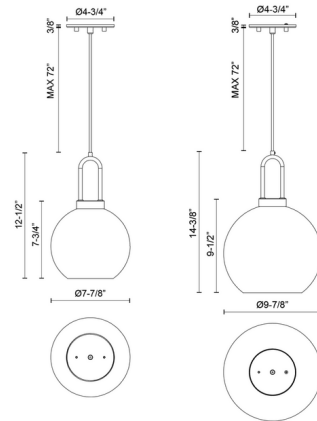

### Description

The Soji Round Pendant is inspired by traditional Japanese lanterns, perfect in a variety of styles. The simple silhouette casts warm shadows across your room. Opening at the bottom of the glass is approximately 4 inches in diameter. The smoked glass appears opaque when the light is off, but translucent once lit.

### Specifications

COLOR	N/A
BODY FINISH	Aged Gold / Copper Glass
WATTAGE	60W
DIMMER	Standard 120V
DIMENSIONS	7.875"W x 12.5"H
BULB NOT INCLUDED	1 x Edison/Medium (E26)/60W/120V Incandescent
OTHER BULB OPTIONS	1 x A19/Medium (E26)/120V Incandescent 1 x A19/Medium (E26)/120V LED 1 x Edison/Medium (E26)/120V LED 1 x Edison Globe/Medium (E26)/120V Incandescent 1 x Edison Globe/Medium (E26)/120V LED
COUNTRY OF ORIGIN	China

### Technical Information

PRODUCT DIMENSIONS	Adjustable Cable Length: 72"
--------------------	------------------------------

Shown in aged gold / copper glass

CLICK TO VIEW PRODUCT

Notes: