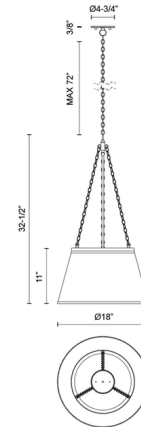

CLICK TO VIEW PRODUCT

Notes: