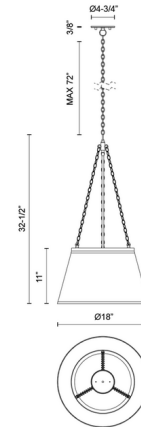

Lightology

lightology.com
866-954-4489
05-22-26

Project: _____

Company: _____

Location: _____ Fixture Type: _____

SPEC #: **ALR1105280**

Approved On: _____ Approved By: _____

Speakeasy Pendant By Alora Mood

Description

Inspired by vintage 1920s lighting, the sophisticated Speakeasy Pendant features a linen shade with metal trim detailing and slim chains. Use it to add a touch of refinement to your space.

Shown in aged gold / white linen

Specifications

COLOR	White Linen
BODY FINISH	Aged Gold
WATTAGE	60W
DIMMER	Standard 120V
DIMENSIONS	18"W x 32.5"H
BULB NOT INCLUDED	1 x A19/Medium (E26)/60W/120V Incandescent
OTHER BULB OPTIONS	1 x A19/Medium (E26)/120V LED
COUNTRY OF ORIGIN	China