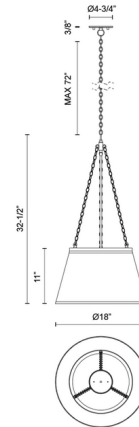

Lightology

lightology.com
866-954-4489
04-06-26

Project: _____

Company: _____

Location: _____ Fixture Type: _____

SPEC #: **ALR1105280**

Approved On: _____ Approved By: _____

Speakeasy Pendant By Alora Mood

Description

Inspired by vintage 1920s lighting, the sophisticated Speakeasy Pendant features a linen shade with metal trim detailing and slim chains. Use it to add a touch of refinement to your space.

Shown in aged gold / white linen

Specifications

COLOR	White Linen
BODY FINISH	Aged Gold
WATTAGE	60W
DIMMER	Standard 120V
DIMENSIONS	18"W x 32.5"H
BULB NOT INCLUDED	1 x A19/Medium (E26)/60W/120V Incandescent
OTHER BULB OPTIONS	1 x A19/Medium (E26)/120V LED
COUNTRY OF ORIGIN	China