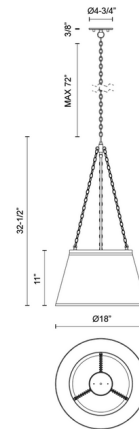

CLICK TO VIEW PRODUCT

Notes: