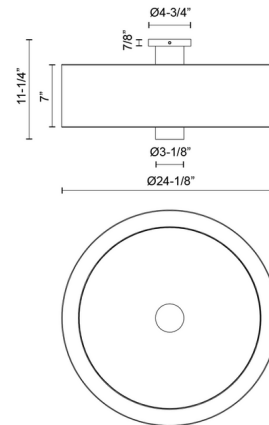

Shown in aged gold / white linen

Specifications

COLOR	White Linen
BODY FINISH	Aged Gold
WATTAGE	120W
DIMMER	Standard 120V
DIMENSIONS	24.125"W x 11.25"H
BULB NOT INCLUDED	3 x A19/Medium (E26)/40W/120V Incandescent
OTHER BULB OPTIONS	3 x A19/Medium (E26)/120V LED
COUNTRY OF ORIGIN	China