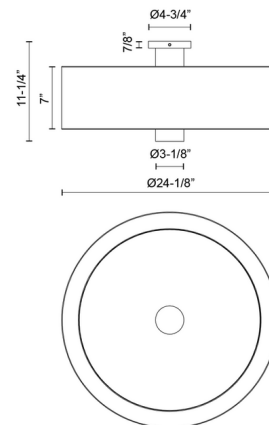

Shown in aged gold / white linen

Specifications

COLOR	White Linen
BODY FINISH	Aged Gold
WATTAGE	120W
DIMMER	Standard 120V
DIMENSIONS	24.125"W x 11.25"H
BULB NOT INCLUDED	3 x A19/Medium (E26)/40W/120V Incandescent
OTHER BULB OPTIONS	3 x A19/Medium (E26)/120V LED
COUNTRY OF ORIGIN	China