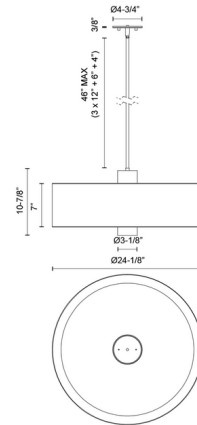

Shown in aged gold / white linen

Specifications

COLOR	White Linen
BODY FINISH	Aged Gold
WATTAGE	120W
DIMMER	Standard 120V
DIMENSIONS	24.125"W x 10.875"H
BULB NOT INCLUDED	3 x A19/Medium (E26)/40W/120V Incandescent
OTHER BULB OPTIONS	3 x A19/Medium (E26)/120V LED
COUNTRY OF ORIGIN	China