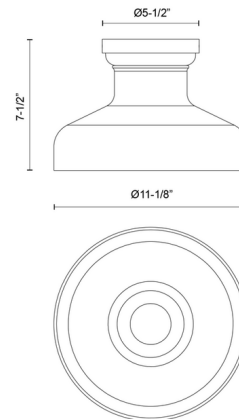

By Alora Mood

Description

The Westlake Semi Flush Ceiling Light features a milk jug shaped shade in a beautiful Glossy Opal glass. Use this vintage-inspired piece to add a dash of nostalgic style to your space.

Shown in matte black / glossy opal

Specifications

COLOR	Glossy Opal
BODY FINISH	Matte Black
WATTAGE	60W
DIMMER	Standard 120V
DIMENSIONS	11.125"W x 7.5"H
BULB NOT INCLUDED	1 x A19/Medium (E26)/60W/120V Incandescent
OTHER BULB OPTIONS	1 x A19/Medium (E26)/120V LED
COUNTRY OF ORIGIN	China