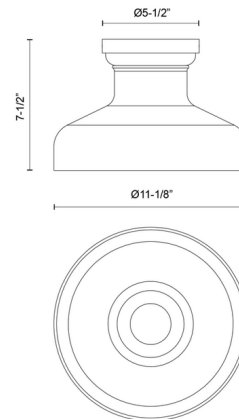

By Alora

Description

The Westlake Semi Flush Ceiling Light features a milk jug shaped shade in a beautiful Glossy Opal glass. Use this vintage-inspired piece to add a dash of nostalgic style to your space.

Shown in matte black / glossy opal

Specifications

COLOR	Glossy Opal
BODY FINISH	Matte Black
WATTAGE	60W
DIMMER	Standard 120V
DIMENSIONS	11.125"W x 7.5"H
BULB NOT INCLUDED	1 x A19/Medium (E26)/60W/120V Incandescent
OTHER BULB OPTIONS	1 x A19/Medium (E26)/120V LED
COUNTRY OF ORIGIN	China