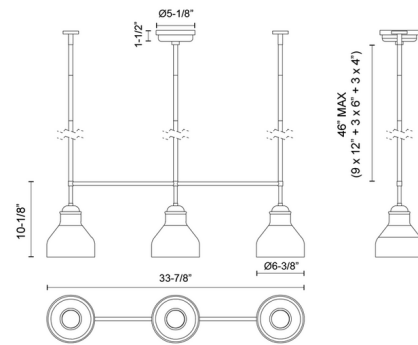

By Alora Mood

Description

The vintage-inspired Westlake Linear Pendant features milk jug shaped shades in a beautiful Glossy Opal glass. They hang from a unique linear frame that has extra connections to the ceiling, hinting at industrial style. Use this piece to add updated nostalgic flair to your space.

Shown in matte black / glossy opal

Specifications

COLOR Glossy Opal
BODY FINISH Matte Black
WATTAGE 180W
DIMMER Standard 120V
DIMENSIONS 33.875"L x 6.375"W x 10.125"H
BULB NOT INCLUDED 3 x A19/Medium (E26)/60W/120V Incandescent
OTHER BULB OPTIONS 3 x A19/Medium (E26)/120V LED
COUNTRY OF ORIGIN China