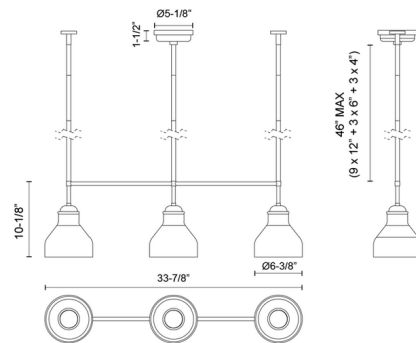

By Alora Mood

Description

The vintage-inspired Westlake Linear Pendant features milk jug shaped shades in a beautiful Glossy Opal glass. They hang from a unique linear frame that has extra connections to the ceiling, hinting at industrial style. Use this piece to add updated nostalgic flair to your space.

Shown in matte black / glossy opal

Specifications

COLOR	Glossy Opal
BODY FINISH	Matte Black
WATTAGE	180W
DIMMER	Standard 120V
DIMENSIONS	33.875"L x 6.375"W x 10.125"H
BULB NOT INCLUDED	3 x A19/Medium (E26)/60W/120V Incandescent
OTHER BULB OPTIONS	3 x A19/Medium (E26)/120V LED
COUNTRY OF ORIGIN	China