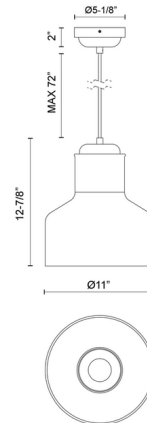

By Alora Mood

Description

Featuring beautiful Glossy Opal glass shaped into a milk jug inspired shade, the Westlake Pendant adds a dash of vintage appeal to your space.

Shown in matte black / glossy opal

Specifications

COLOR	Glossy Opal
BODY FINISH	Matte Black
WATTAGE	60W
DIMMER	Standard 120V
DIMENSIONS	11"W x 12.875"H
BULB NOT INCLUDED	1 x A19/Medium (E26)/60W/120V Incandescent
OTHER BULB OPTIONS	1 x A19/Medium (E26)/120V LED
COUNTRY OF ORIGIN	China