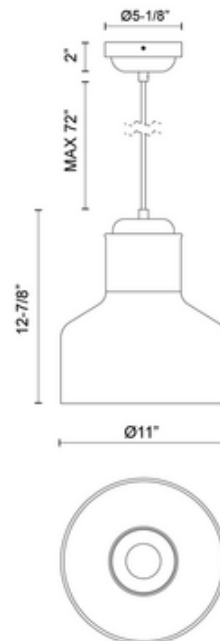

BRAND

Alora

DESCRIPTION

Featuring beautiful Glossy Opal glass shaped into a milk jug inspired shade, the Westlake Pendant adds a dash of vintage appeal to your space.

Shown in: Matte Black / Glossy Opal

SHADE COLOR	Glossy Opal
BODY FINISH	Matte Black
WATTAGE	60W
DIMMER	Standard 120V
DIMENSIONS	11"W x 12.875"H
BULB NOT INCLUDED	
LAMP	1 x A19/Medium (E26)/60W/120V Incandescent 1 x A19/Medium (E26)/120V LED

SPEC #

ALO1105291

COMPANY

PROJECT

FIXTURE TYPE

APPROVED BY

DATE