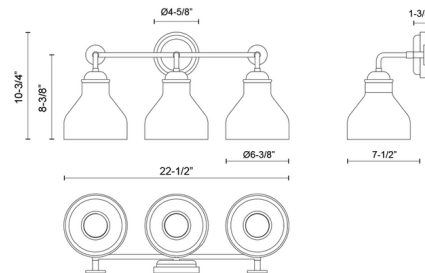

Shown in matte black / glossy opal

Specifications

COLOR	Glossy Opal
BODY FINISH	Matte Black
WATTAGE	180W
DIMMER	Standard 120V
DIMENSIONS	22.5"W x 10.75"H x 7.5"D
BULB NOT INCLUDED	3 x A19/Medium (E26)/60W/120V Incandescent
OTHER BULB OPTIONS	3 x A19/Medium (E26)/120V LED
COUNTRY OF ORIGIN	China