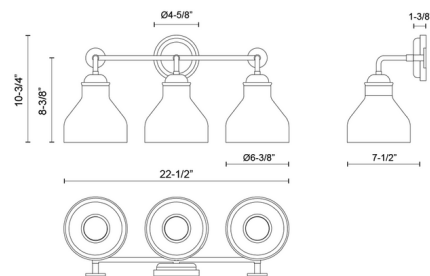

### Specifications

COLOR . . . . . Glossy Opal  
BODY FINISH . . . . . Matte Black  
WATTAGE . . . . . 180W  
DIMMER . . . . . Standard 120V  
DIMENSIONS . . . . . 22.5"W x 10.75"H x 7.5"D  
BULB NOT INCLUDED . . . . . 3 x A19/Medium (E26)/60W/120V Incandescent  
OTHER BULB OPTIONS . . . . . 3 x A19/Medium (E26)/120V LED  
COUNTRY OF ORIGIN . . . . . China