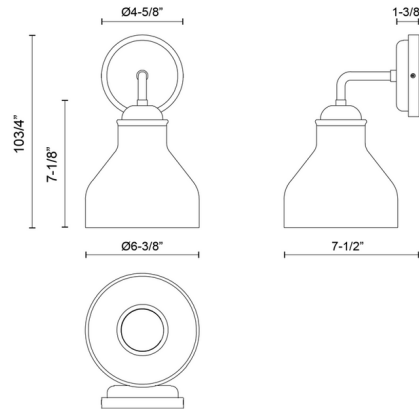

Lightology

lightology.com
866-954-4489
04-22-26

Project: _____
 Company: _____
 Location: _____ Fixture Type: _____
 SPEC #: **ALR1105295**
 Approved On: _____ Approved By: _____

Westlake Wall Sconce By Alora Mood

Description

Featuring beautiful Glossy Opal glass shaped into a milk jug inspired shade, the Westlake Wall Sconce adds a dash of vintage appeal to your kitchen or bathroom.

Shown in matte black / glossy opal

Specifications

COLOR	Glossy Opal
BODY FINISH	Matte Black
WATTAGE	60W
DIMMER	Standard 120V
DIMENSIONS	6.375"W x 10.75"H x 7.5"D
BULB NOT INCLUDED	1 x A19/Medium (E26)/60W/120V Incandescent
OTHER BULB OPTIONS	1 x A19/Medium (E26)/120V LED
COUNTRY OF ORIGIN	China