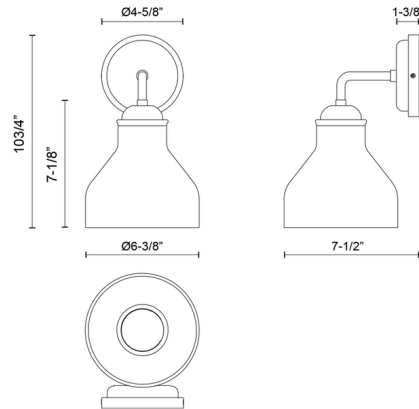

### Specifications

COLOR	Glossy Opal
BODY FINISH	Matte Black
WATTAGE	60W
DIMMER	Standard 120V
DIMENSIONS	6.375"W x 10.75"H x 7.5"D
BULB NOT INCLUDED	1 x A19/Medium (E26)/60W/120V Incandescent
OTHER BULB OPTIONS	1 x A19/Medium (E26)/120V LED
COUNTRY OF ORIGIN	China