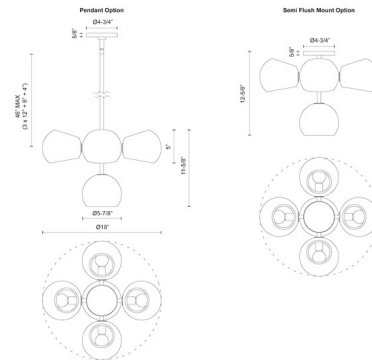

By Alora Mood

Description

Mid-century meets modern in the Willow Convertible Chandelier. Slant-cut globe shades are set on a sleek metal frame, creating a stylish, unique display for your space. Shade options range from a subdued Opal Matte to the showy clear Copper, catering to various design tastes. All shade options are glass except Matte Black which is steel. This versatile fixture can be installed as a chandelier or semi-flush ceiling mount. Note: some finish/shade combinations are not available.

Shown in matte black / smoked glass / smoke

Specifications

COLOR Smoke
 BODY FINISH Matte Black / Smoked Glass
 WATTAGE 300W
 DIMMER Standard 120V
 DIMENSIONS 18"W x 11.625"H
 BULB NOT INCLUDED 5 x G12/Candelabra (E12)/60W/120V Incandescent
 COUNTRY OF ORIGIN China