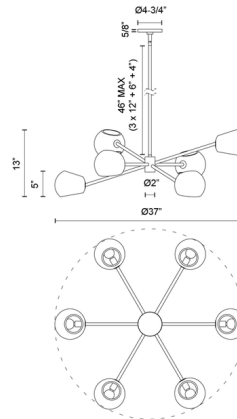

### Specifications

COLOR	Copper
BODY FINISH	Brushed Gold / Copper
WATTAGE	360W
DIMMER	Standard 120V
DIMENSIONS	37"W x 13"H
BULB NOT INCLUDED	6 x G12/Candelabra (E12)/60W/120V Incandescent
COUNTRY OF ORIGIN	China