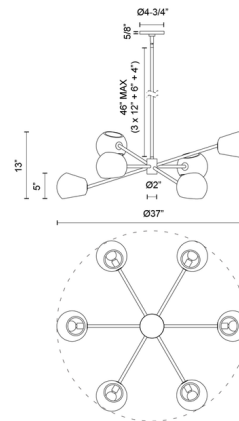

By Alora Mood

Description

Mid-century meets modern in the Willow Chandelier. Slant-cut globe shades radiate out from the center on a Sputnik-inspired metal frame, creating a stylish, dynamic display for your space. Shade options range from a subdued Opal Matte to the alluring Smoked Solid, catering to various design tastes. All shade options are glass except Matte Black which is steel. Note: some finish/shade combinations are not available.

Shown in matte black / clear glass / clear

Specifications

COLOR	Clear
BODY FINISH	Matte Black / Clear Glass
WATTAGE	360W
DIMMER	Standard 120V
DIMENSIONS	37"W x 13"H
BULB NOT INCLUDED	6 x G12/Candelabra (E12)/60W/120V Incandescent
COUNTRY OF ORIGIN	China