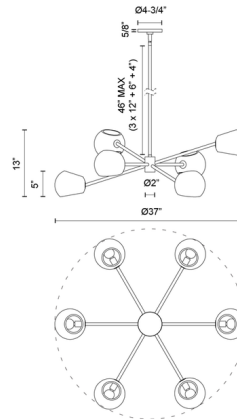

By Alora

Description

Mid-century meets modern in the Willow Chandelier. Slant-cut globe shades radiate out from the center on a Sputnik-inspired metal frame, creating a stylish, dynamic display for your space. Shade options range from a subdued Opal Matte to the alluring Smoked Solid, catering to various design tastes. All shade options are glass except Matte Black which is steel. Note: some finish/shade combinations are not available.

Shown in matte black / smoked solid

Specifications

COLOR	Smoked Solid
BODY FINISH	Matte Black
WATTAGE	360W
DIMMER	Standard 120V
DIMENSIONS	37"W x 13"H
BULB NOT INCLUDED	6 x G12/Candelabra (E12)/60W/120V Incandescent
COUNTRY OF ORIGIN	China