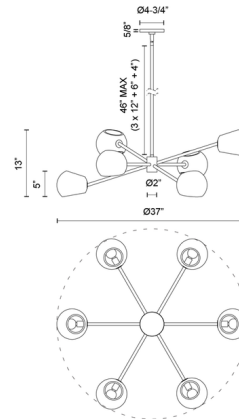

By Alora Mood

Description

Mid-century meets modern in the Willow Chandelier. Slant-cut globe shades radiate out from the center on a Sputnik-inspired metal frame, creating a stylish, dynamic display for your space. Shade options range from a subdued Opal Matte to the alluring Smoked Solid, catering to various design tastes. All shade options are glass except Matte Black which is steel. Note: some finish/shade combinations are not available.

Shown in matte black / smoked glass / smoke

Specifications

COLOR	Smoke
BODY FINISH	Matte Black / Smoked Glass
WATTAGE	360W
DIMMER	Standard 120V
DIMENSIONS	37"W x 13"H
BULB NOT INCLUDED	6 x G12/Candelabra (E12)/60W/120V Incandescent
COUNTRY OF ORIGIN	China