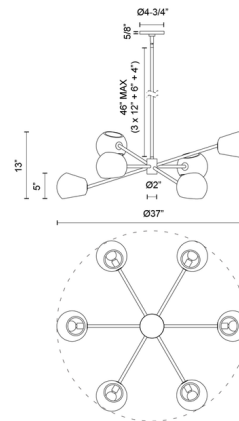

### Description

Mid-century meets modern in the Willow Chandelier. Slant-cut globe shades radiate out from the center on a Sputnik-inspired metal frame, creating a stylish, dynamic display for your space. Shade options range from a subdued Opal Matte to the alluring Smoked Solid, catering to various design tastes. All shade options are glass except Matte Black which is steel. Note: some finish/shade combinations are not available.

### Specifications

COLOR	Smoke
BODY FINISH	Matte Black / Smoked Glass
WATTAGE	360W
DIMMER	Standard 120V
DIMENSIONS	37"W x 13"H
BULB NOT INCLUDED	6 x G12/Candelabra (E12)/60W/120V Incandescent
COUNTRY OF ORIGIN	China