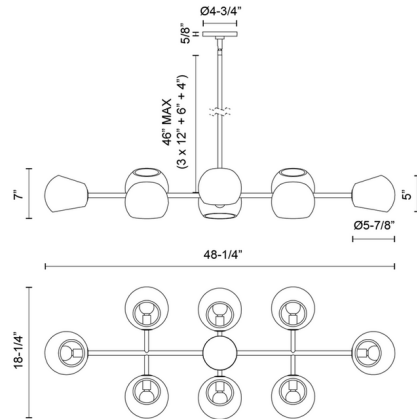

Shown in matte black / clear glass / clear