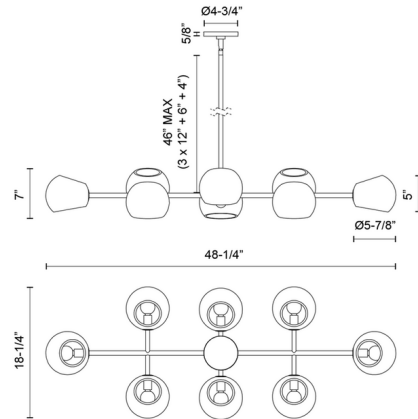

Shown in matte black / smoked glass / smoke