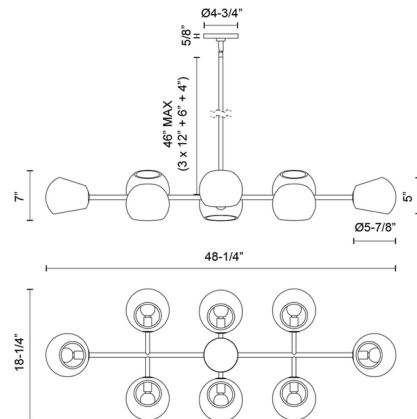

By Alora Mood

Description

Mid-century style gets a modern treatment in the Willow Linear Pendant. Slant-cut globe shades branch out from a sleek metal frame, creating a chic display for your space. Shade options range from a subdued Opal Matte to the alluring Smoked Solid, catering to various design tastes. All shade options are glass except Matte Black which is steel. Note: some finish/shade combinations are not available.

Shown in matte black / smoked glass / smoke

Specifications

COLOR	Smoke
BODY FINISH	Matte Black / Smoked Glass
WATTAGE	32W
DIMMER	Standard 120V
DIMENSIONS	48.25"L x 18.25"W x 7"H
BULB NOT INCLUDED	8 x G16.5/Candelabra (E12)/4W/120V LED
COUNTRY OF ORIGIN	China