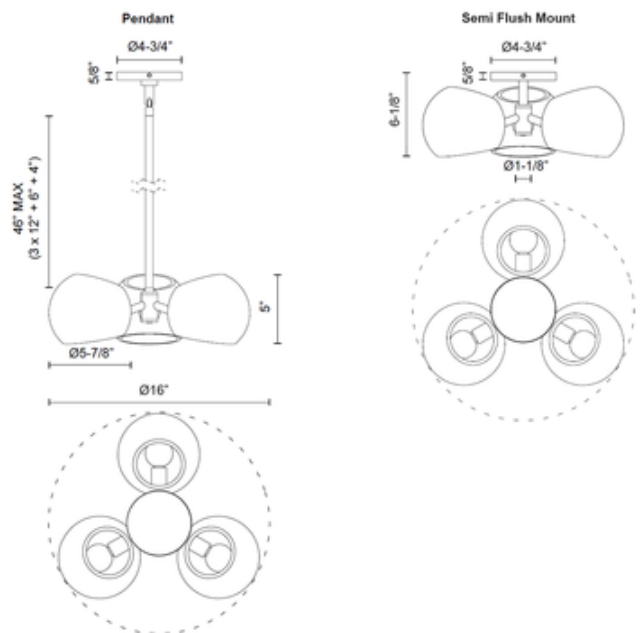

Shown in: Matte Black / Smoked Solid

COMPANY	PROJECT	FIXTURE TYPE	APPROVED BY	DATE