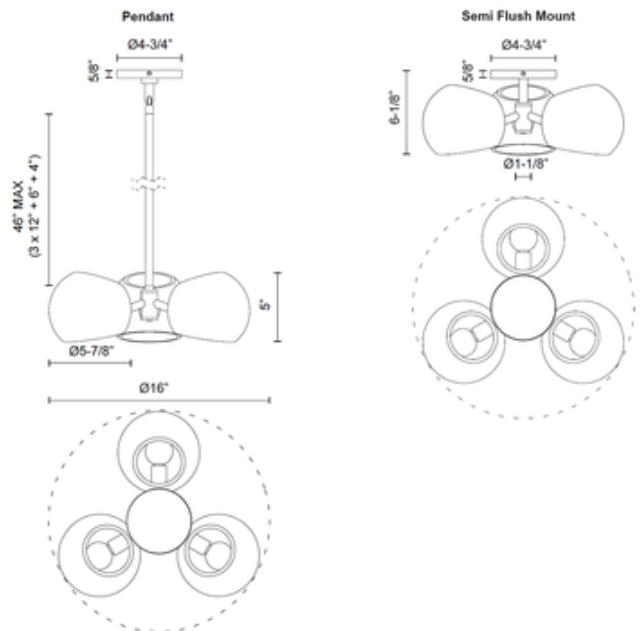

Shown in: Matte Black / Smoked Solid

COMPANY

PROJECT

FIXTURE TYPE

APPROVED BY

DATE