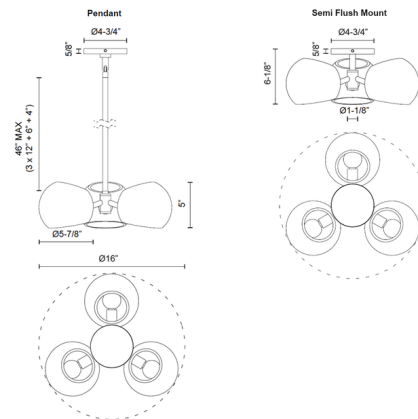

### Description

Mid-century style gets a modern treatment in the Willow Convertible Pendant. A sleek metal frame holds three slant-cut globe shades radiating out from the center, creating a chic display for your space. Shade options range from a subdued Opal Matte to the showy clear Copper, catering to various design tastes. All shade options are glass except Matte Black which is steel. This versatile fixture can be installed as a pendant or semi-flush ceiling mount. Note: some finish/shade combinations are not available.

### Specifications

COLOR	Smoke
BODY FINISH	Matte Black / Smoked Glass
WATTAGE	180W
DIMMER	Standard 120V
DIMENSIONS	16\"W x 5\"H
BULB NOT INCLUDED	3 x G12/Candelabra (E12)/60W/120V Incandescent
COUNTRY OF ORIGIN	China