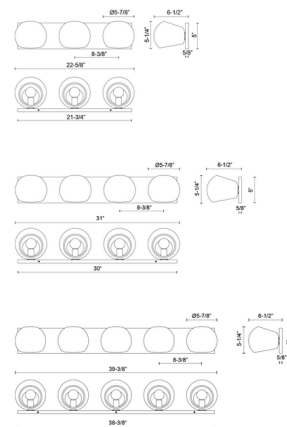

### Specifications

COLOR	Copper
BODY FINISH	Brushed Gold / Copper
WATTAGE	180W
DIMMER	Standard 120V
DIMENSIONS	22.625"W x 5.25"H x 6.5"D
BULB NOT INCLUDED	3 x G12/Candelabra (E12)/60W/120V Incandescent
COUNTRY OF ORIGIN	China