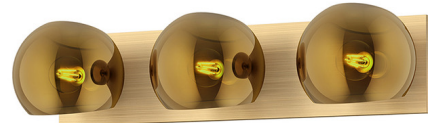

Lightology

lightology.com
866-954-4489
04-25-26

Project: _____
 Company: _____
 Location: _____ Fixture Type: _____
 SPEC #: **ALR1105325**
 Approved On: _____ Approved By: _____

Willow Bathroom Vanity Light By Alora Mood

Description

Mid-century meets modern in the Willow Bathroom Vanity Light, as slant-cut globe shades are displayed on a simple, sleek metal panel. Shade options range from a serene Opal Matte to the alluring Smoked Solid, catering to various design tastes. All shade options are glass except Matte Black which is steel. This fixture can be installed horizontally or vertically. Use it to create an updated vintage vibe in your master bath, guest bathroom, or powder room.

Shown in brushed gold / copper / copper

Specifications

| | |
|-------------------|--|
| COLOR | Copper |
| BODY FINISH | Brushed Gold / Copper |
| WATTAGE | 180W |
| DIMMER | Standard 120V |
| DIMENSIONS | 22.625"W x 5.25"H x 6.5"D |
| BULB NOT INCLUDED | 3 x G12/Candelabra (E12)/60W/120V Incandescent |
| COUNTRY OF ORIGIN | China |