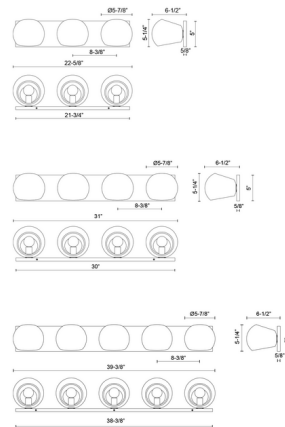

Description

Mid-century meets modern in the Willow Bathroom Vanity Light, as slant-cut globe shades are displayed on a simple, sleek metal panel. Shade options range from a serene Opal Matte to the alluring Smoked Solid, catering to various design tastes. All shade options are glass except Matte Black which is steel. This fixture can be installed horizontally or vertically. Use it to create an updated vintage vibe in your master bath, guest bathroom, or powder room.

Shown in brushed gold / copper / copper

Specifications

| | |
|-------------------|--|
| COLOR | Copper |
| BODY FINISH | Brushed Gold / Copper |
| WATTAGE | 180W |
| DIMMER | Standard 120V |
| DIMENSIONS | 22.625"W x 5.25"H x 6.5"D |
| BULB NOT INCLUDED | 3 x G12/Candelabra (E12)/60W/120V Incandescent |
| COUNTRY OF ORIGIN | China |