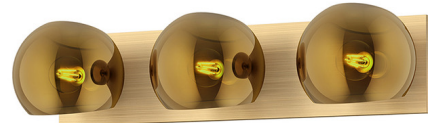

## Willow Bathroom Vanity Light By Alora Mood

### Description

Mid-century meets modern in the Willow Bathroom Vanity Light, as slant-cut globe shades are displayed on a simple, sleek metal panel. Shade options range from a serene Opal Matte to the alluring Smoked Solid, catering to various design tastes. All shade options are glass except Matte Black which is steel. This fixture can be installed horizontally or vertically. Use it to create an updated vintage vibe in your master bath, guest bathroom, or powder room.

### Specifications

COLOR	Copper
BODY FINISH	Brushed Gold / Copper
WATTAGE	180W
DIMMER	Standard 120V
DIMENSIONS	22.625"W x 5.25"H x 6.5"D
BULB NOT INCLUDED	3 x G12/Candelabra (E12)/60W/120V Incandescent
COUNTRY OF ORIGIN	China