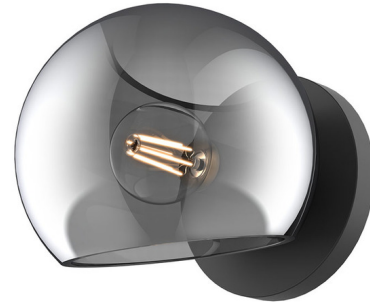

Lightology

lightology.com
866-954-4489
11-26-25

Project: _____

Company: _____

Location: _____ Fixture Type: _____

SPEC #: **ALO1105350**

Approved On: _____ Approved By: _____

Willow Wall Sconce

By Alora

Description

A fusion of mid-century and modern, the Willow Wall Sconce features a unique slant-cut globe shade set on a sleek metal backplate. Shade options range from a subdued Opal Matte to the showy clear Copper, accommodating various design tastes. All shade options are glass except Matte Black which is steel. This sconce can be installed facing up or down. Use it to add updated vintage style to your bathroom, hallway, or living room. Note: some finish/shade combinations are not available.

Shown in matte black / smoked solid

Specifications

COLOR	Smoked Solid
BODY FINISH	Matte Black
WATTAGE	60W
DIMMER	Standard 120V
DIMENSIONS	6"W x 5"H x 6.625"D
BULB NOT INCLUDED	1 x G12/Candelabra (E12)/60W/120V Incandescent
COUNTRY OF ORIGIN	China