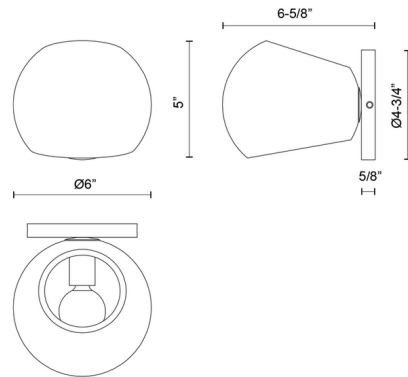

By Alora

Description

A fusion of mid-century and modern, the Willow Wall Sconce features a unique slant-cut globe shade set on a sleek metal backplate. Shade options range from a subdued Opal Matte to the showy clear Copper, accommodating various design tastes. All shade options are glass except Matte Black which is steel. This sconce can be installed facing up or down. Use it to add updated vintage style to your bathroom, hallway, or living room. Note: some finish/shade combinations are not available.

Shown in matte black / smoked solid

Specifications

COLOR	Smoked Solid
BODY FINISH	Matte Black
WATTAGE	60W
DIMMER	Standard 120V
DIMENSIONS	6"W x 5"H x 6.625"D
BULB NOT INCLUDED	1 x G12/Candelabra (E12)/60W/120V Incandescent
COUNTRY OF ORIGIN	China