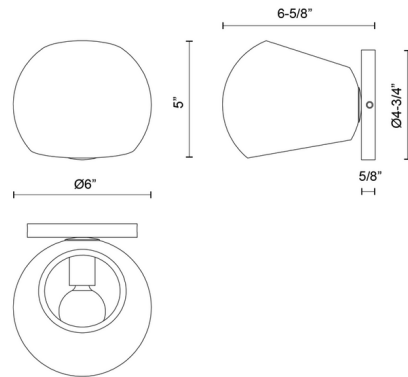

### Description

A fusion of mid-century and modern, the Willow Wall Sconce features a unique slant-cut globe shade set on a sleek metal backplate. Shade options range from a subdued Opal Matte to the showy clear Copper, accommodating various design tastes. All shade options are glass except Matte Black which is steel. This sconce can be installed facing up or down. Use it to add updated vintage style to your bathroom, hallway, or living room.

### Specifications

COLOR	Smoke
BODY FINISH	Matte Black / Smoked Glass
WATTAGE	60W
DIMMER	Standard 120V
DIMENSIONS	6"W x 5"H x 6.625"D
BULB NOT INCLUDED	1 x G12/Candelabra (E12)/60W/120V Incandescent
COUNTRY OF ORIGIN	China