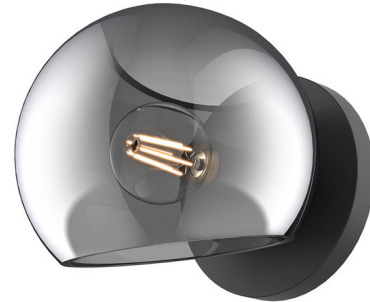

## Willow Wall Sconce

By Alora Mood

### Description

A fusion of mid-century and modern, the Willow Wall Sconce features a unique slant-cut globe shade set on a sleek metal backplate. Shade options range from a subdued Opal Matte to the showy clear Copper, accommodating various design tastes. All shade options are glass except Matte Black which is steel. This sconce can be installed facing up or down. Use it to add updated vintage style to your bathroom, hallway, or living room.

Shown in matte black / smoked glass / smoke

### Specifications

COLOR	Smoke
BODY FINISH	Matte Black / Smoked Glass
WATTAGE	60W
DIMMER	Standard 120V
DIMENSIONS	6"W x 5"H x 6.625"D
BULB NOT INCLUDED	1 x G12/Candelabra (E12)/60W/120V Incandescent
COUNTRY OF ORIGIN	China