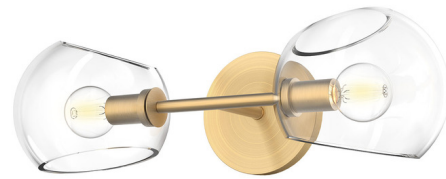

Lightology

lightology.com
866-954-4489
05-24-26

Project: _____
 Company: _____
 Location: _____ Fixture Type: _____
 SPEC #: **ALR1105351**
 Approved On: _____ Approved By: _____

Willow Double Wall Sconce By Alora Mood

Description

A fusion of mid-century and modern, the Willow Double Wall Sconce displays a pair of slant-cut globe shades on a sleek metal frame. Chic shade options range from a fresh Opal Matte to the alluring Smoked Solid, suitable for various design tastes. All shade options are glass except Matte Black which is steel. This fixture can be installed horizontally or vertically. Use it to introduce updated vintage style to bathrooms, dining rooms, and living rooms. Note: some finish/shade combinations are not available.

Shown in brushed gold / clear glass / clear

Specifications

COLOR	Clear
BODY FINISH	Brushed Gold / Clear Glass
WATTAGE	120W
DIMMER	Standard 120V
DIMENSIONS	16.75"W x 5"H x 6.75"D
BULB NOT INCLUDED	2 x G12/Candelabra (E12)/60W/120V Incandescent
COUNTRY OF ORIGIN	China