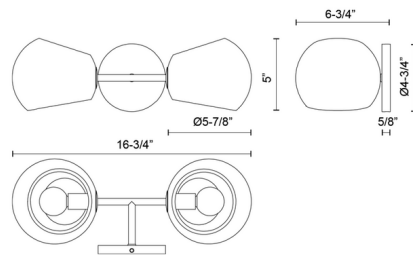

### Specifications

COLOR . . . . . Clear  
BODY FINISH . . . . . Brushed Gold  
WATTAGE . . . . . 120W  
DIMMER . . . . . Standard 120V  
DIMENSIONS . . . . . 16.75"W x 5"H x 6.75"D  
BULB NOT INCLUDED . . . . . 2 x G12/Candelabra (E12)/60W/120V Incandescent  
COUNTRY OF ORIGIN . . . . . China