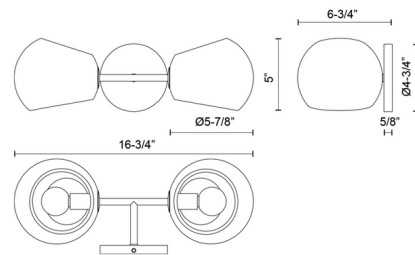

Lightology

lightology.com
866-954-4489
05-24-26

Project: _____
 Company: _____
 Location: _____ Fixture Type: _____
 SPEC #: **ALR1105351**
 Approved On: _____ Approved By: _____

Willow Double Wall Sconce By Alora Mood

Description

A fusion of mid-century and modern, the Willow Double Wall Sconce displays a pair of slant-cut globe shades on a sleek metal frame. Chic shade options range from a fresh Opal Matte to the alluring Smoked Solid, suitable for various design tastes. All shade options are glass except Matte Black which is steel. This fixture can be installed horizontally or vertically. Use it to introduce updated vintage style to bathrooms, dining rooms, and living rooms. Note: some finish/shade combinations are not available.

Shown in brushed gold / clear glass / clear

Specifications

COLOR	Clear
BODY FINISH	Brushed Gold / Clear Glass
WATTAGE	120W
DIMMER	Standard 120V
DIMENSIONS	16.75"W x 5"H x 6.75"D
BULB NOT INCLUDED	2 x G12/Candelabra (E12)/60W/120V Incandescent
COUNTRY OF ORIGIN	China