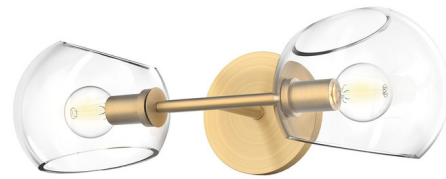

## Willow Double Wall Sconce

By Alora

### Description

A fusion of mid-century and modern, the Willow Double Wall Sconce displays a pair of slant-cut globe shades on a sleek metal frame. Chic shade options range from a fresh Opal Matte to the alluring Smoked Solid, suitable for various design tastes. All shade options are glass except Matte Black which is steel. This fixture can be installed horizontally or vertically. Use it to introduce updated vintage style to bathrooms, dining rooms, and living rooms. Note: some finish/shade combinations are not available.

Shown in brushed gold / clear

### Specifications

COLOR . . . . . Clear  
BODY FINISH . . . . . Brushed Gold  
WATTAGE . . . . . 120W  
DIMMER . . . . . Standard 120V  
DIMENSIONS . . . . . 16.75"W x 5"H x 6.75"D  
BULB NOT INCLUDED . . . . . 2 x G12/Candelabra (E12)/60W/120V Incandescent  
COUNTRY OF ORIGIN . . . . . China