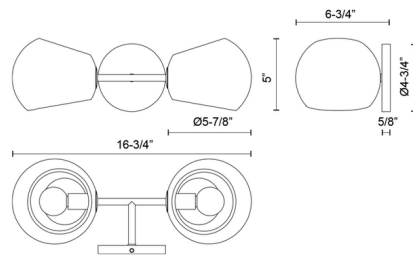

### Specifications

COLOR	Clear
BODY FINISH	Matte Black / Clear Glass
WATTAGE	120W
DIMMER	Standard 120V
DIMENSIONS	16.75"W x 5"H x 6.75"D
BULB NOT INCLUDED	2 x G12/Candelabra (E12)/60W/120V Incandescent
COUNTRY OF ORIGIN	China