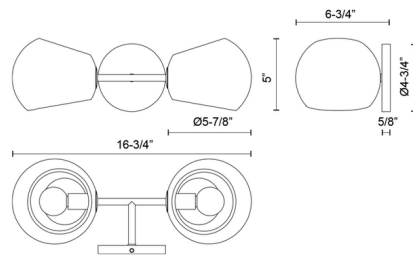

By Alora Mood

Description

A fusion of mid-century and modern, the Willow Double Wall Sconce displays a pair of slant-cut globe shades on a sleek metal frame. Chic shade options range from a fresh Opal Matte to the alluring Smoked Solid, suitable for various design tastes. All shade options are glass except Matte Black which is steel. This fixture can be installed horizontally or vertically. Use it to introduce updated vintage style to bathrooms, dining rooms, and living rooms. Note: some finish/shade combinations are not available.

Shown in matte black / smoked glass / smoke

Specifications

COLOR	Smoke
BODY FINISH	Matte Black / Smoked Glass
WATTAGE	120W
DIMMER	Standard 120V
DIMENSIONS	16.75"W x 5"H x 6.75"D
BULB NOT INCLUDED	2 x G12/Candelabra (E12)/60W/120V Incandescent
COUNTRY OF ORIGIN	China