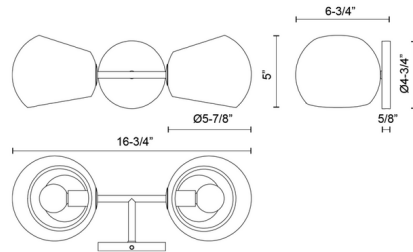

By Alora Mood

Description

A fusion of mid-century and modern, the Willow Double Wall Sconce displays a pair of slant-cut globe shades on a sleek metal frame. Chic shade options range from a fresh Opal Matte to the alluring Smoked Solid, suitable for various design tastes. All shade options are glass except Matte Black which is steel. This fixture can be installed horizontally or vertically. Use it to introduce updated vintage style to bathrooms, dining rooms, and living rooms. Note: some finish/shade combinations are not available.

Shown in matte black / matte black / matte black

Specifications

COLOR Matte Black
BODY FINISH Matte Black / Matte Black
WATTAGE 120W
DIMMER Standard 120V
DIMENSIONS 16.75"W x 5"H x 6.75"D
BULB NOT INCLUDED 2 x G12/Candelabra (E12)/60W/120V Incandescent
COUNTRY OF ORIGIN China