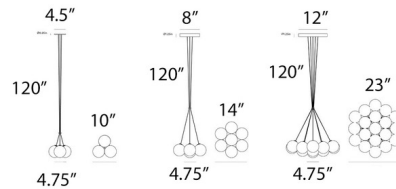

By Anony

Description

The Glass 120 Cluster Chandelier is a simple classic piece, perfect in any room of your home. Acid etched glass globes provide a warm glow across your space and are complemented with an adjustable ring to gather them as you wish. Includes 12 volt G4 bi-pin bulbs. Note: Only the 3-light version is available with the Sandtex black canopy.

Shown in matte white / brushed brass

Specifications

COLOR Brushed Brass
BODY FINISH Matte White
WATTAGE 6W
DIMMER Low Voltage Electronic
DIMENSIONS 10"W x 4.75"H
BULB INCLUDED 3 x LED/G4 (bipin)/2W/120V LED
COUNTRY OF ORIGIN Canada

Technical Information

PRODUCT DIMENSIONS Adjustable Cable Lengths: 120"
LAMP COLOR 2700K
LUMENS/WATT 270.00
LUMINOUS FLUX 540 lumens

CLICK TO VIEW PRODUCT

Notes: