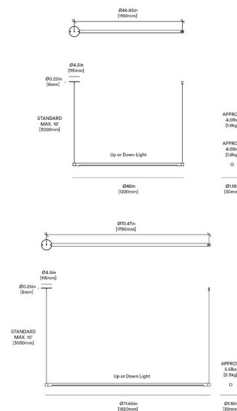

Description

The Form 01 Linear Suspension w/ End Canopy is a clean, minimal piece that brings soft lighting to any area. The white LED diffuser can be rotated to direct the light up or down. Perfect for a kitchen or dining room. The end feed canopy plate comes in a matching finish, except for the Brushed Aluminum, which included a Brushed Nickel canopy.

Specifications

COLOR Matte White Canopy
BODY FINISH Matte White
WATTAGE 16W
DIMMER Low Voltage Electronic
DIMENSIONS 48"L x 1.18"W x 1.18"H
INTEGRATED LED MODULE 1 x LED/16W/120V LED
COUNTRY OF ORIGIN Canada

Technical Information

PRODUCT DIMENSIONS Cable: 120"
LAMP LIFE 50000 hours
COLOR RENDERING 97 CRI
LAMP COLOR 3000K
LUMENS/WATT 100.00
LUMINOUS FLUX 1600 lumens

Shown in matte white / matte white canopy

CLICK TO VIEW PRODUCT