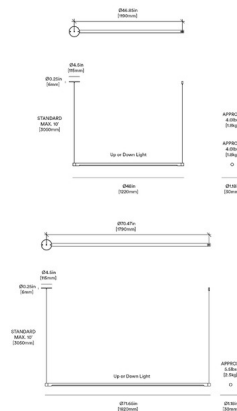

Description

The Form 01 Linear Suspension w/ End Canopy is a clean, minimal piece that brings soft lighting to any area. The white LED diffuser can be rotated to direct the light up or down. Perfect for a kitchen or dining room. The end feed canopy plate comes in a matching finish, except for the Brushed Aluminum, which included a Brushed Nickel canopy.

Specifications

COLOR Matte White Canopy
 BODY FINISH Matte White
 WATTAGE 16W
 DIMMER Low Voltage Electronic
 DIMENSIONS 48"L x 1.18"W x 1.18"H
 INTEGRATED LED MODULE 1 x LED/16W/120V LED
 COUNTRY OF ORIGIN Canada

Technical Information

PRODUCT DIMENSIONS Cable: 120"
 LAMP LIFE 50000 hours
 COLOR RENDERING 97 CRI
 LAMP COLOR 3000K
 LUMENS/WATT 100.00
 LUMINOUS FLUX 1600 lumens

Shown in matte white / matte white canopy