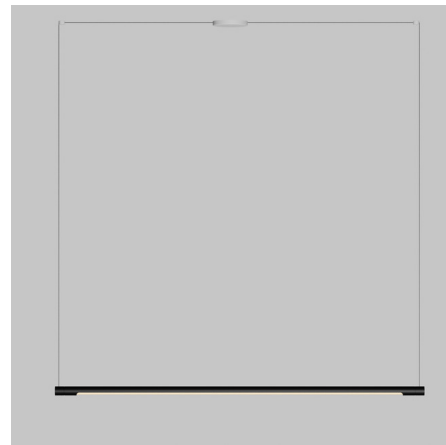

Lightology

lightology.com
866-954-4489
04-22-26

Project: _____
 Company: _____
 Location: _____ Fixture Type: _____
 SPEC #: **ANY1105401**
 Approved On: _____ Approved By: _____

Form 01 Linear Suspension w/ Center Canopy By Anony

Description

The Form 01 Linear Suspension with Center Canopy is a clean minimal piece that brings soft lighting to any area. The white LED diffuser along the body can be rotated to direct light up or down. The versatile center canopy plate can be adjusted along the length of the wires to fit a junction box that is off-centered.

Shown in matte black / matte white canopy

Specifications

COLOR Matte White Canopy
 BODY FINISH Matte Black
 WATTAGE 16W
 DIMMER Low Voltage Electronic
 DIMENSIONS 48"L x 1.18"W x 1.18"H
 INTEGRATED LED MODULE 1 x LED/16W/120V LED
 COUNTRY OF ORIGIN Canada