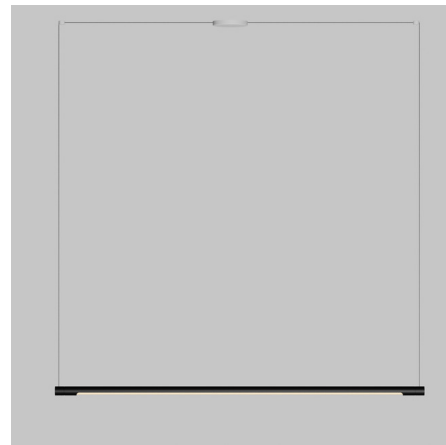

Lightology

lightology.com
866-954-4489
06-15-26

Project: _____

Company: _____

Location: _____ Fixture Type: _____

SPEC #: **ANY1105401**

Approved On: _____ Approved By: _____

Form 01 Linear Suspension w/ Center Canopy By Anony

Description

The Form 01 Linear Suspension with Center Canopy is a clean minimal piece that brings soft lighting to any area. The white LED diffuser along the body can be rotated to direct light up or down. The versatile center canopy plate can be adjusted along the length of the wires to fit a junction box that is off-centered.

Specifications

COLOR . . . . . Matte White Canopy
BODY FINISH . . . . . Matte Black
WATTAGE 16W
DIMMER . . . . . Low Voltage Electronic
DIMENSIONS . . . . . 48"L x 1.18"W x 1.18"H
INTEGRATED LED MODULE . . . . . 1 x LED/16W/120V LED
COUNTRY OF ORIGIN . . . . . Canada

Technical Information

LAMP LIFE . . . . . 50000 hours
COLOR RENDERING . . . . . 97 CRI
LAMP COLOR 3000K
LUMENS/WATT 100.00
LUMINOUS FLUX . . . . . 1600 lumens

Shown in matte black / matte white canopy