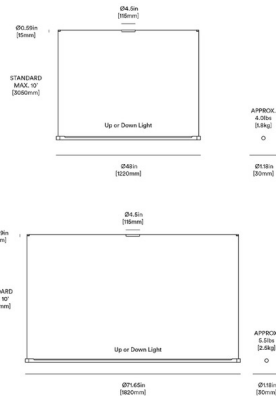

Description

The Form 01 Linear Suspension with Center Canopy is a clean minimal piece that brings soft lighting to any area. The white LED diffuser along the body can be rotated to direct light up or down. The versatile center canopy plate can be adjusted along the length of the wires to fit a junction box that is off-centered.

Shown in matte black / matte white canopy

Specifications

COLOR Matte White Canopy
 BODY FINISH Matte Black
 WATTAGE 16W
 DIMMER Low Voltage Electronic
 DIMENSIONS 48"L x 1.18"W x 1.18"H
 INTEGRATED LED MODULE 1 x LED/16W/120V LED
 COUNTRY OF ORIGIN Canada

Technical Information

LAMP LIFE 50000 hours
 COLOR RENDERING 97 CRI
 LAMP COLOR 3000K
 LUMENS/WATT 100.00
 LUMINOUS FLUX 1600 lumens

CLICK TO VIEW PRODUCT

Notes: