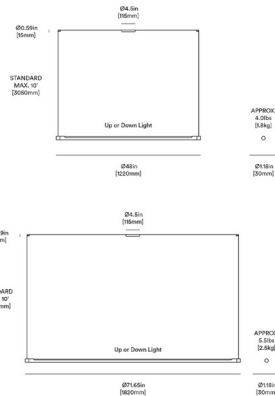

### Description

The Form 01 Linear Suspension with Center Canopy is a clean minimal piece that brings soft lighting to any area. The white LED diffuser along the body can be rotated to direct light up or down. The versatile center canopy plate can be adjusted along the length of the wires to fit a junction box that is off-centered.

### Specifications

COLOR . . . . . Matte White Canopy  
 BODY FINISH . . . . . Matte Black  
 WATTAGE . . . . . 16W  
 DIMMER . . . . . Low Voltage Electronic  
 DIMENSIONS . . . . . 48"L x 1.18"W x 1.18"H  
 INTEGRATED LED MODULE . . . . . 1 x LED/16W/120V LED  
 COUNTRY OF ORIGIN . . . . . Canada

### Technical Information

LAMP LIFE . . . . . 50000 hours  
 COLOR RENDERING . . . . . 97 CRI  
 LAMP COLOR . . . . . 3000K  
 LUMENS/WATT . . . . . 100.00  
 LUMINOUS FLUX . . . . . 1600 lumens

Shown in matte black / matte white canopy