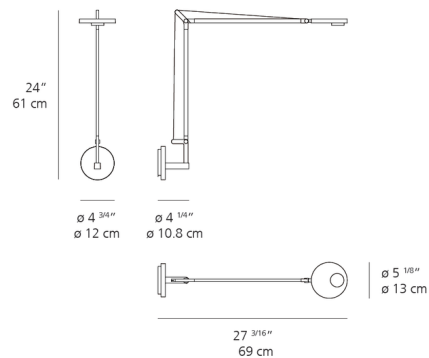

CLICK TO VIEW PRODUCT

Notes: