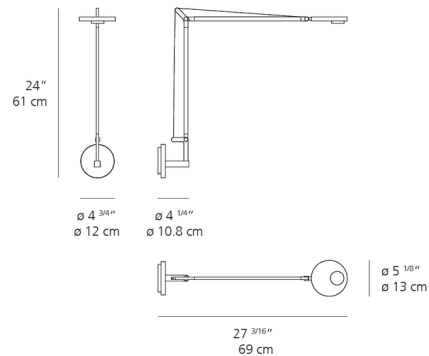

CLICK TO VIEW PRODUCT

Notes: