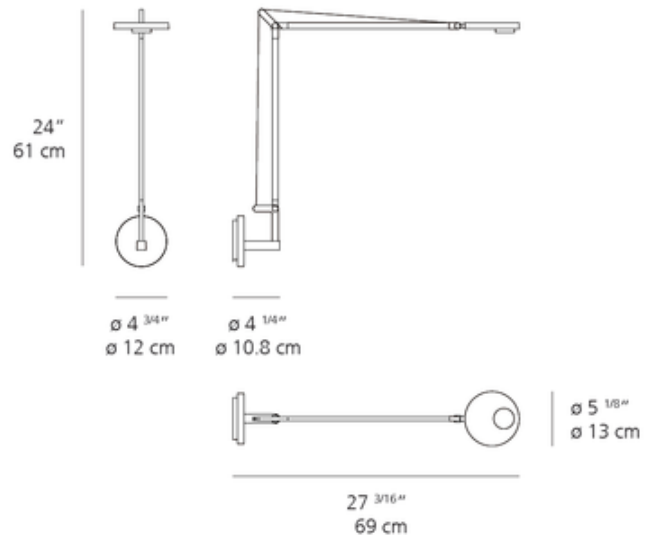

DESIGNER

Naoto Fukasawa

BRAND

Artemide

DESCRIPTION

The sleek Demetra Professional Plug-in Wall Light embodies ultimate flexibility in its minimal aluminum form, capable of a broad range of movement with its adjustable arms and rotatable head. It emits efficient LED lighting and has an anti-glare reflector, and a touch dimmer on the head controls brightness level. Inspired by the Greek goddess of harvest, the Demetra is designed to provide a productive environment for harvesting creativity, whether in business and home offices or in other workspaces.

Shown in: Matte Black

SHADE COLOR	N/A
BODY FINISH	Matte Black
WATTAGE	12W
DIMMER	Included
DIMENSIONS	4.75"W x 24"H x 27.25"D
INTEGRATED LED MODULE	
LAMP	1 x LED/12W/120V LED

Technical Information

LUMINOUS FLUX	869 lumens
LUMENS/WATT	72.42
LAMP COLOR	3000K
COLOR RENDERING	90 CRI

SPEC # ART1105428

COMPANY	PROJECT	FIXTURE TYPE	APPROVED BY	DATE