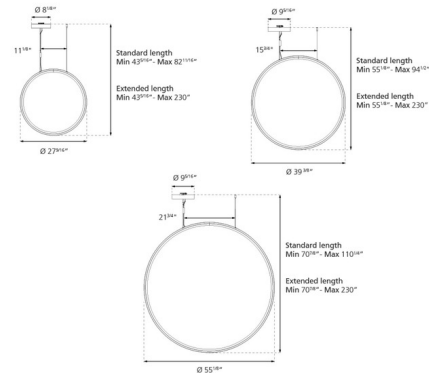

CLICK TO VIEW PRODUCT

Notes: